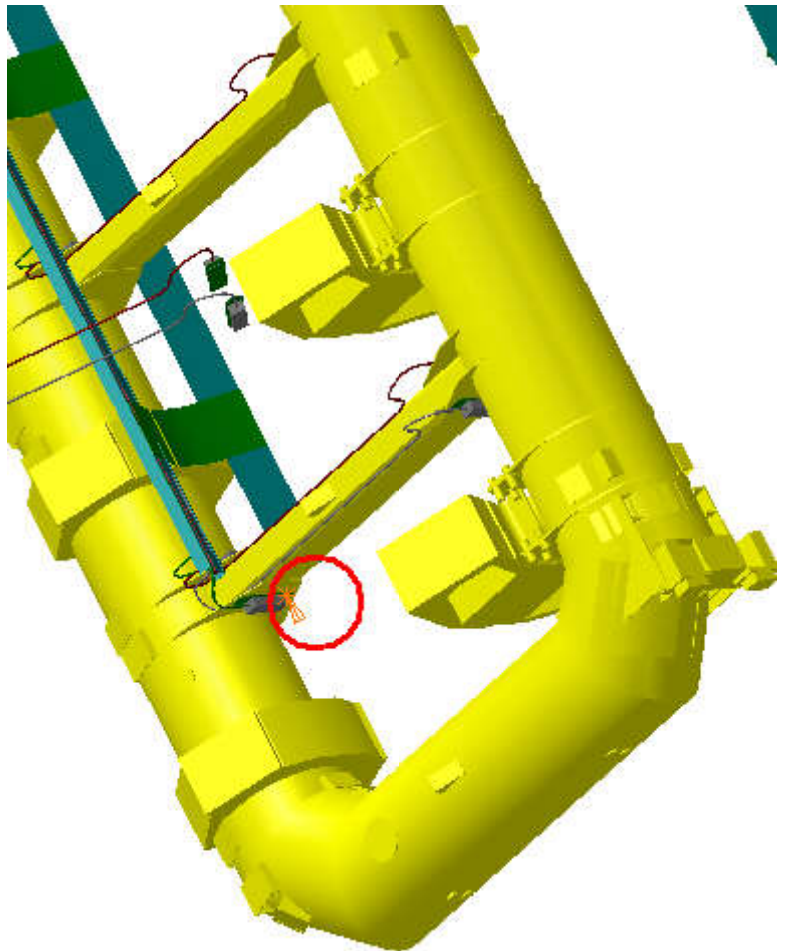

Clash View 1:

ATCNSM_0014 BT HEATER BOXES AND CABLES - FOR SEC 2,4,6,8,10	ATCNTB_0001 BT16 STANDARD COIL - SECTORS 16	Clash	-14.95mm	Not inspected
---	---	-------	----------	---------------

Side C
Sector 16

Clash View 1:

ATCNSM_0014 BT HEATER BOXES AND CABLES - FOR SEC 2,4,6,8,10	ATCNTB_0001 BT2 STANDARD COIL - SECTORS 2	Clash	-14.93mm	Not inspected
---	---	-------	----------	---------------

Side C
Sector 2