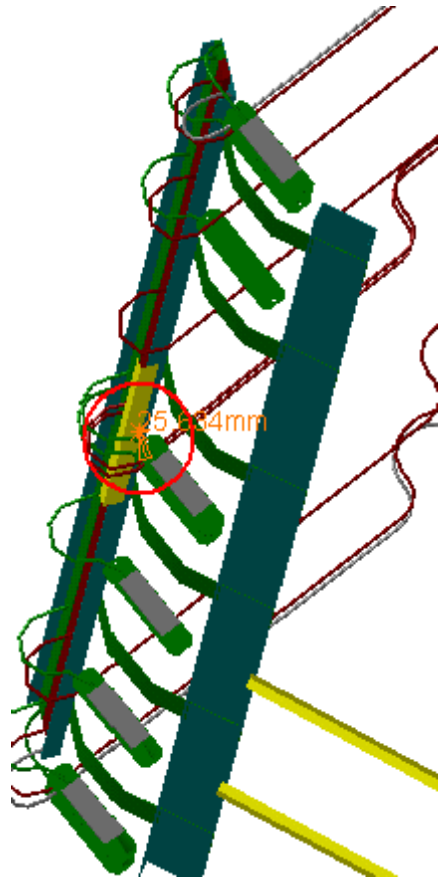

Clash Publish

Clash Computation Specification			
Products Selected			
ATCNSM_0014 BT HEATER BOXES AND CABLES - FOR SEC 2,4,6,8,10	ATCNSR_0007 TB CABLE SERVICE - CABLE TRAYS	-25.63	Not inspected
	ATCNTB_0001 BT16 STANDARD COIL - SECTORS 16	-14.95	Not inspected
	ATCNTB_0001 BT2 STANDARD COIL - SECTORS 2	-14.93	Not inspected
	ATCNTB_0001 BT4 STANDARD COIL - SECTORS 4	-14.91	Not inspected

Computation Result:

ATCNSM_0014 BT HEATER BOXES AND CABLES - FOR SEC 2,4,6,8,10	ATCNSR_0007 TB CABLE SERVICE - CABLE TRAYS	Clash	-25.63mm	Not inspected
---	--	-------	----------	---------------

Side C
Sector 16

Clash View 1:

ATCNSM_0014 BT HEATER BOXES AND CABLES - FOR SEC 2,4,6,8,10	ATCNTB_0001 BT16 STANDARD COIL - SECTORS 16	Clash	-14.95mm	Not inspected
---	---	-------	----------	---------------

Side C
Sector 16

Clash View 1:

ATCNSM_0014 BT HEATER BOXES AND CABLES - FOR SEC 2,4,6,8,10	ATCNTB_0001 BT2 STANDARD COIL - SECTORS 2	Clash	-14.93mm	Not inspected
---	---	-------	----------	---------------

Side C
Sector 2