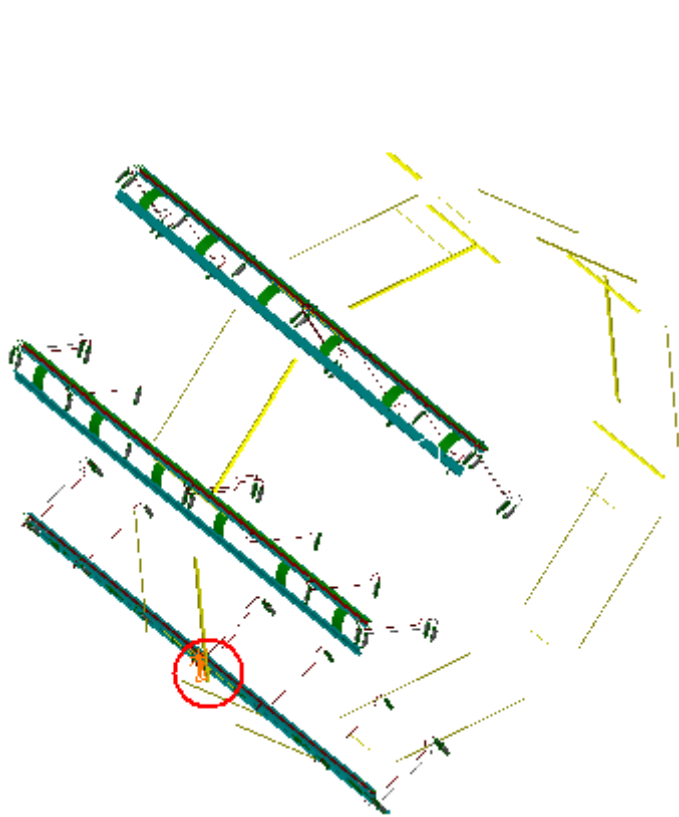

Clash Publish

Clash Computation Specification			
Products Selected			
ATCNSM_0014 BT HEATER BOXES AND CABLES - FOR SEC 2,4,6,8,10	ATCNSR_0007 TB CABLE SERVICE - CABLE TRAYS	-25.63	Not inspected
	ATCNTB_0001 BT16 STANDARD COIL - SECTORS 16	-14.95	Not inspected
	ATCNTB_0001 BT2 STANDARD COIL - SECTORS 2	-14.93	Not inspected
	ATCNTB_0001 BT4 STANDARD COIL - SECTORS 4	-14.91	Not inspected

Computation Result:

ATCNSM_0014 BT HEATER BOXES AND CABLES - FOR SEC 2,4,6,8,10	ATCNSR_0007 TB CABLE SERVICE - CABLE TRAYS	Clash	-25.63mm	Not inspected
---	--	-------	----------	---------------

Side C
Sector 16

Clash View 1:

ATCNSM_0014 BT HEATER BOXES AND CABLES - FOR SEC 2,4,6,8,10	ATCNTB_0001 BT16 STANDARD COIL - SECTORS 16	Clash	-14.95mm	Not inspected
---	---	-------	----------	---------------

Side C
Sector 16

Clash View 1: