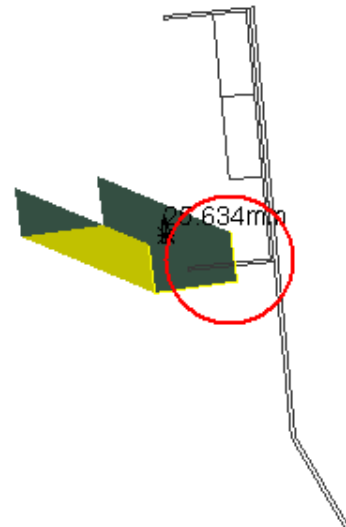

Clash View 1: