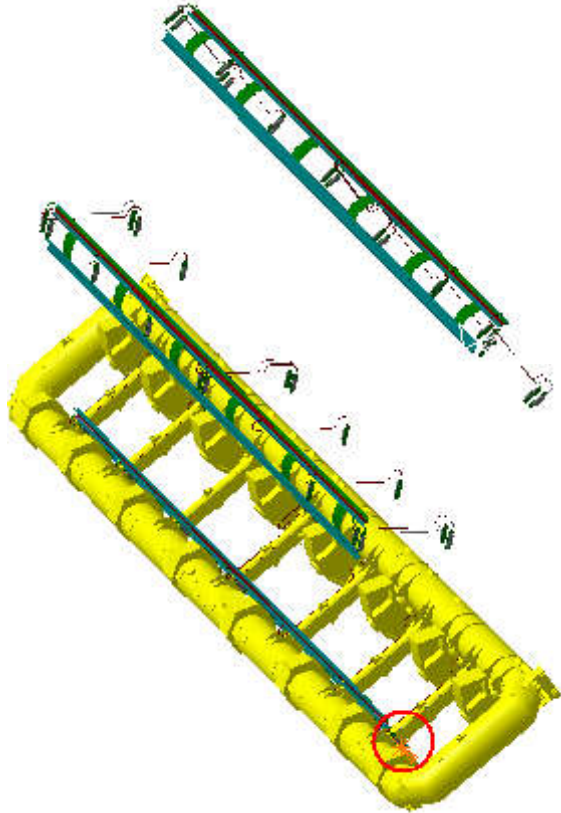

Clash Publish

Clash Computation Specification			
Products Selected			
ATCNSM_0014 BT HEATER BOXES AND CABLES - FOR SEC 2,4,6,8,10	ATCNSR_0007 TB CABLE SERVICE - CABLE TRAYS	-25.63	Not inspected
	ATCNTB_0001 BT16 STANDARD COIL - SECTORS 16	-14.95	Not inspected
	ATCNTB_0001 BT2 STANDARD COIL - SECTORS 2	-14.93	Not inspected
	ATCNTB_0001 BT4 STANDARD COIL - SECTORS 4	-14.91	Not inspected

Computation Result:

ATCNSM_0014 BT HEATER BOXES AND CABLES - FOR SEC 2,4,6,8,10	ATCNSR_0007 TB CABLE SERVICE - CABLE TRAYS	Clash	-25.63mm	Not inspected
---	--	-------	----------	---------------

Side C
Sector 16

Clash View 1:

ATCNSM_0014 BT HEATER BOXES AND CABLES - FOR SEC 2,4,6,8,10	ATCNTB_0001 BT16 STANDARD COIL - SECTORS 16	Clash	-14.95mm	Not inspected
---	---	-------	----------	---------------

Side C
Sector 16

Clash View 1:

ATCNSM_0014 BT HEATER BOXES AND CABLES - FOR SEC 2,4,6,8,10	ATCNTB_0001 BT2 STANDARD COIL - SECTORS 2	Clash	-14.93mm	Not inspected
---	---	-------	----------	---------------

Side C
Sector 2