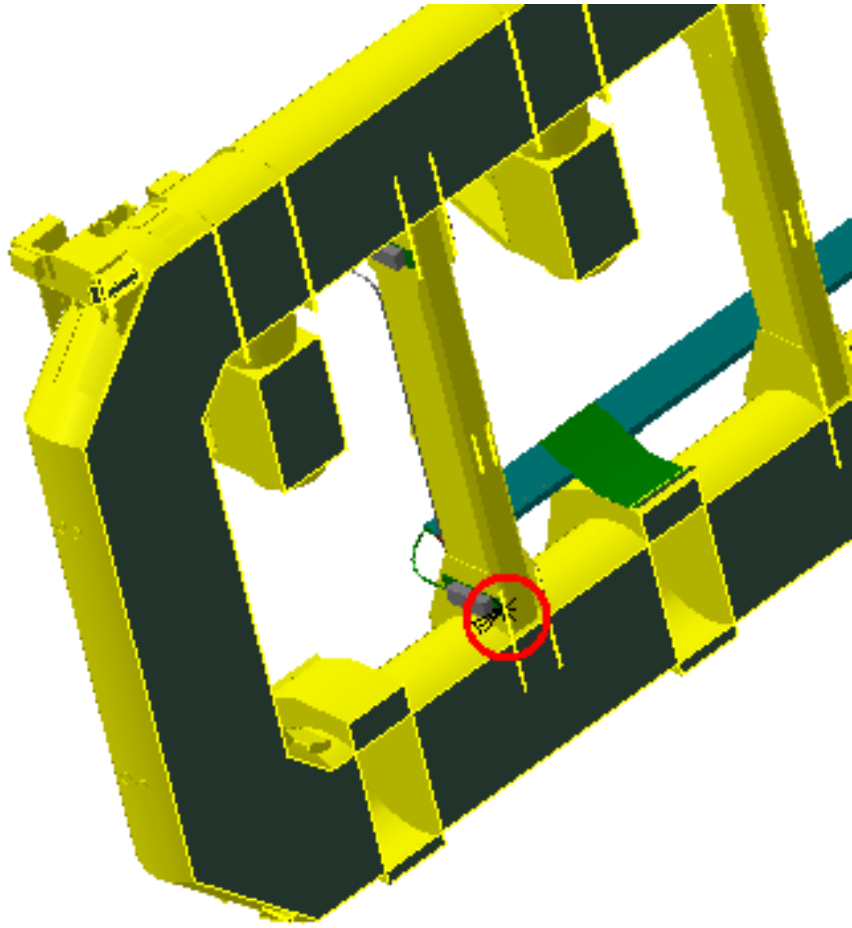

Clash View 1:

ATCNSM_0014 BT HEATER BOXES AND CABLES - FOR SEC 2,4,6,8,10	ATCNTB_0001 BT16 STANDARD COIL - SECTORS 16	Clash	-14.95mm	Not inspected
---	---	-------	----------	---------------

Side C
Sector 16

Clash View 1:

ATCNSM_0014 BT HEATER BOXES AND CABLES - FOR SEC 2,4,6,8,10	ATCNTB_0001 BT2 STANDARD COIL - SECTORS 2	Clash	-14.93mm	Not inspected
---	---	-------	----------	---------------

Side C
Sector 2