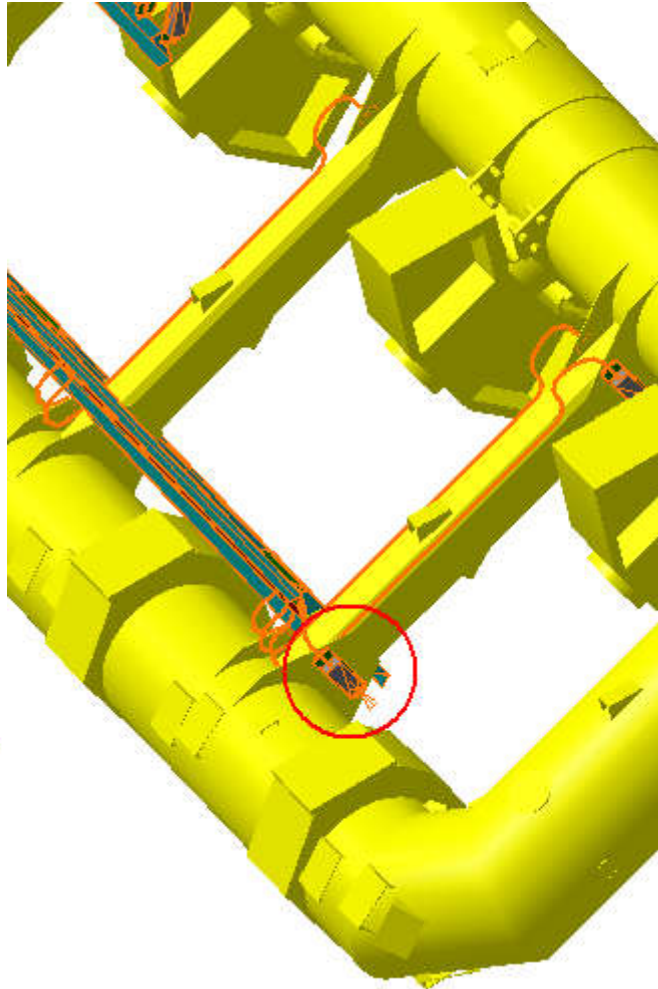

Computation Result:

ATCNSM_0014 BT HEATER BOXES AND CABLES - FOR SEC 2,4,6,8,10	ATCNSR_0007 TB CABLE SERVICE - CABLE TRAYS	Clash	-25.63mm	Not inspected
---	--	-------	----------	---------------

Side C
Sector 16

Clash View 1:

ATCNSM_0014 BT HEATER BOXES AND CABLES - FOR SEC 2,4,6,8,10	ATCNTB_0001 BT16 STANDARD COIL - SECTORS 16	Clash	-14.95mm	Not inspected
---	---	-------	----------	---------------

Side C
Sector 16

Clash View 1:

ATCNSM_0014 BT HEATER BOXES AND CABLES - FOR SEC 2,4,6,8,10	ATCNTB_0001 BT2 STANDARD COIL - SECTORS 2	Clash	-14.93mm	Not inspected
---	---	-------	----------	---------------

Side C
Sector 2

Clash View 1: