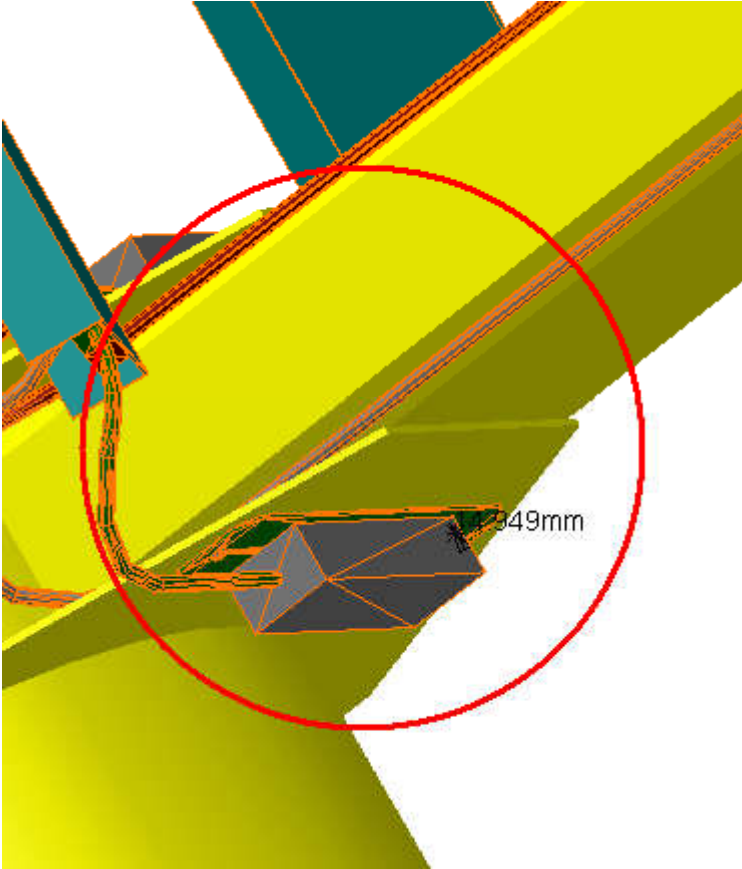

Computation Result:

ATCNSM_0014 BT HEATER BOXES AND CABLES - FOR SEC 2,4,6,8,10	ATCNSR_0007 TB CABLE SERVICE - CABLE TRAYS	Clash	-25.63mm	Not inspected
---	--	-------	----------	---------------

Side C
Sector 16

Clash View 1:

ATCNSM_0014 BT HEATER BOXES AND CABLES - FOR SEC 2,4,6,8,10	ATCNTB_0001 BT16 STANDARD COIL - SECTORS 16	Clash	-14.95mm	Not inspected
---	---	-------	----------	---------------

Side C
Sector 16