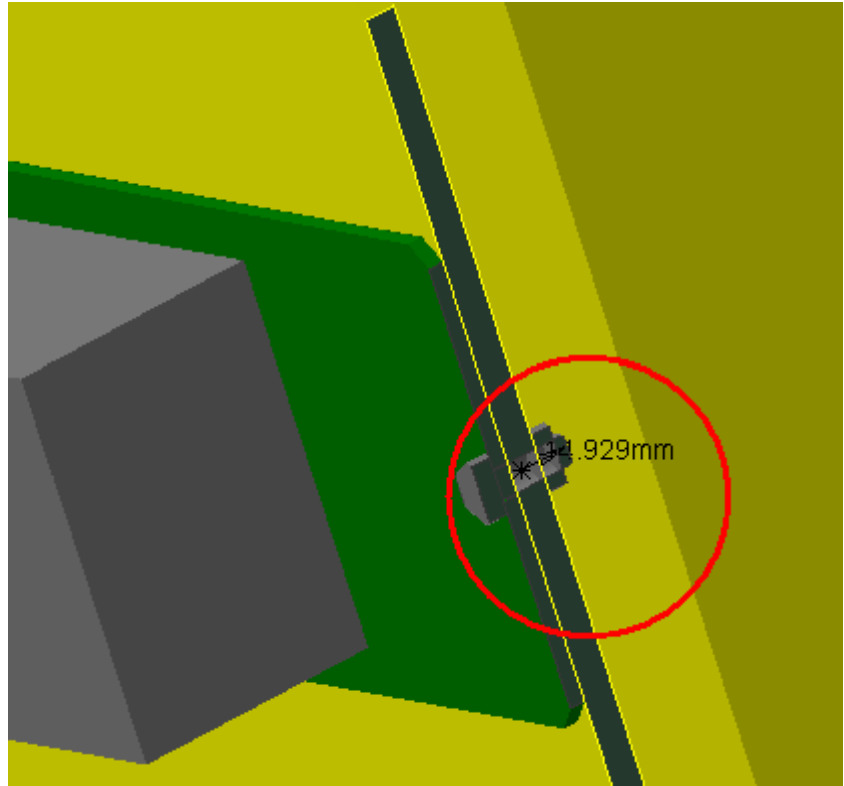

Clash View 1: