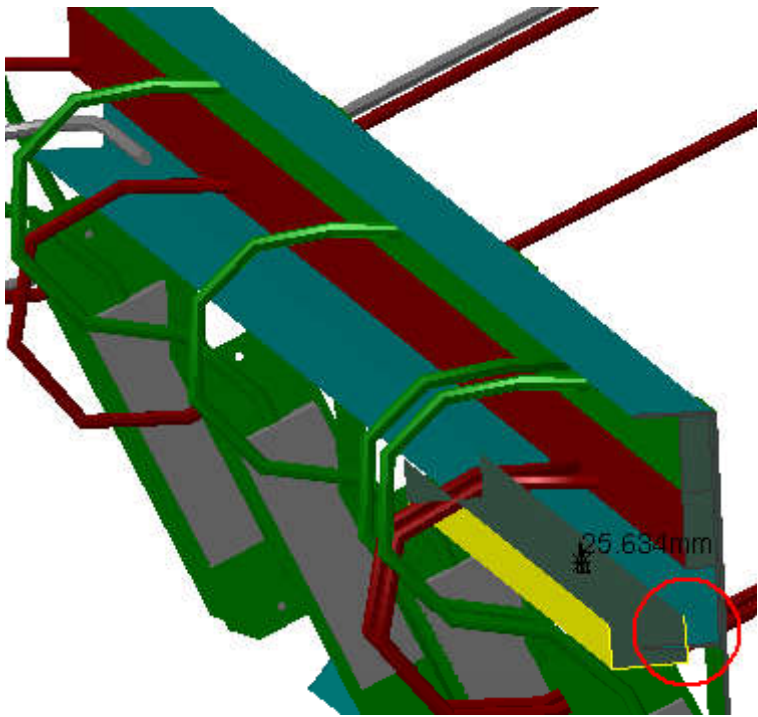

Clash Publish

Clash Computation Specification			
Products Selected			
ATCNSM_0014 BT HEATER BOXES AND CABLES - FOR SEC 2,4,6,8,10	ATCNSR_0007 TB CABLE SERVICE - CABLE TRAYS	-25.63	Not inspected
	ATCNTB_0001 BT16 STANDARD COIL - SECTORS 16	-14.95	Not inspected
	ATCNTB_0001 BT2 STANDARD COIL - SECTORS 2	-14.93	Not inspected
	ATCNTB_0001 BT4 STANDARD COIL - SECTORS 4	-14.91	Not inspected

Computation Result:

ATCNSM_0014 BT HEATER BOXES AND CABLES - FOR SEC 2,4,6,8,10	ATCNSR_0007 TB CABLE SERVICE - CABLE TRAYS	Clash	-25.63mm	Not inspected
---	--	-------	----------	---------------

Side C
Sector 16

Clash View 1:

ATCNSM_0014 BT HEATER BOXES AND CABLES - FOR SEC 2,4,6,8,10	ATCNTB_0001 BT16 STANDARD COIL - SECTORS 16	Clash	-14.95mm	Not inspected
---	---	-------	----------	---------------

Side C
Sector 16