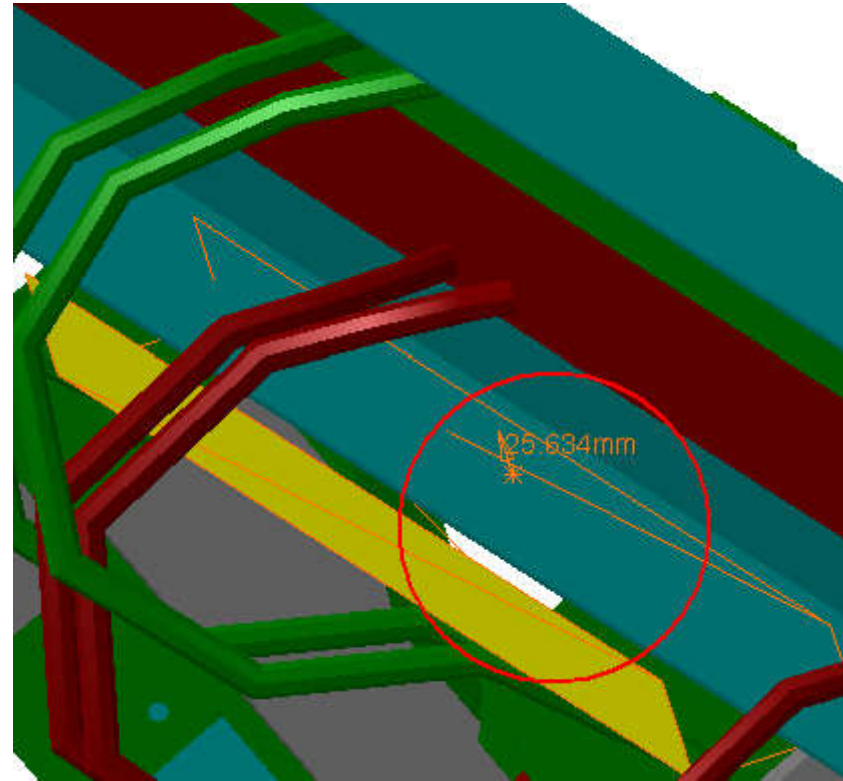

Clash Publish

Clash Computation Specification			
Products Selected			
ATCNSM_0014 BT HEATER BOXES AND CABLES - FOR SEC 2,4,6,8,10	ATCNSR_0007 TB CABLE SERVICE - CABLE TRAYS	-25.63	Not inspected
	ATCNTB_0001 BT16 STANDARD COIL - SECTORS 16	-14.95	Not inspected
	ATCNTB_0001 BT2 STANDARD COIL - SECTORS 2	-14.93	Not inspected
	ATCNTB_0001 BT4 STANDARD COIL - SECTORS 4	-14.91	Not inspected

Computation Result:

ATCNSM_0014 BT HEATER BOXES AND CABLES - FOR SEC 2,4,6,8,10	ATCNSR_0007 TB CABLE SERVICE - CABLE TRAYS	Clash	-25.63mm	Not inspected
---	--	-------	----------	---------------

Side C
Sector 16

Clash View 1:

ATCNSM_0014 BT HEATER BOXES AND CABLES - FOR SEC 2,4,6,8,10	ATCNTB_0001 BT16 STANDARD COIL - SECTORS 16	Clash	-14.95mm	Not inspected
---	---	-------	----------	---------------

Side C
Sector 16

Clash View 1:

ATCNSM_0014 BT HEATER BOXES AND CABLES - FOR SEC 2,4,6,8,10	ATCNTB_0001 BT2 STANDARD COIL - SECTORS 2	Clash	-14.93mm	Not inspected
---	---	-------	----------	---------------

Side C
Sector 2