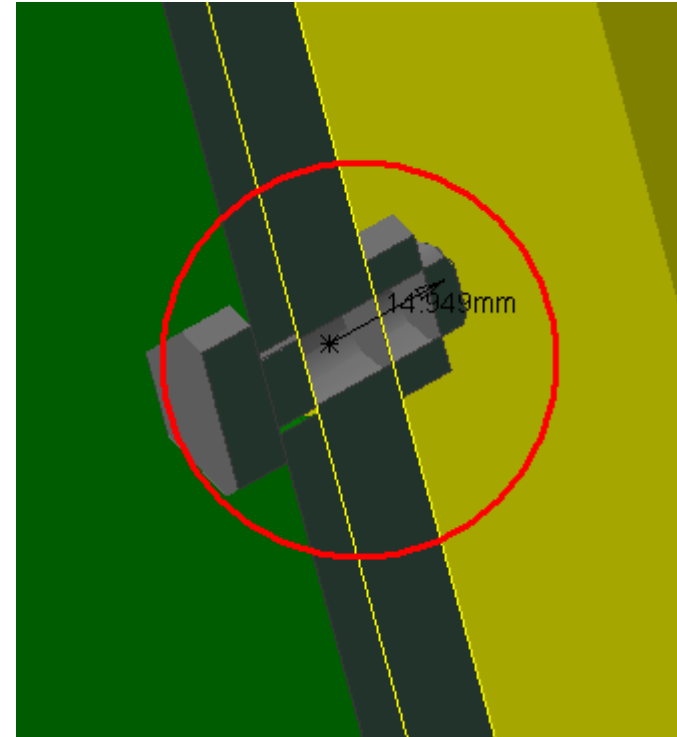

Clash View 1:

ATCNSM_0014 BT HEATER BOXES AND CABLES - FOR SEC 2,4,6,8,10	ATCNTB_0001 BT16 STANDARD COIL - SECTORS 16	Clash	-14.95mm	Not inspected
---	---	-------	----------	---------------

Side C
Sector 16

Clash View 1:

ATCNSM_0014 BT HEATER BOXES AND CABLES - FOR SEC 2,4,6,8,10	ATCNTB_0001 BT2 STANDARD COIL - SECTORS 2	Clash	-14.93mm	Not inspected
---	---	-------	----------	---------------

Side C
Sector 2