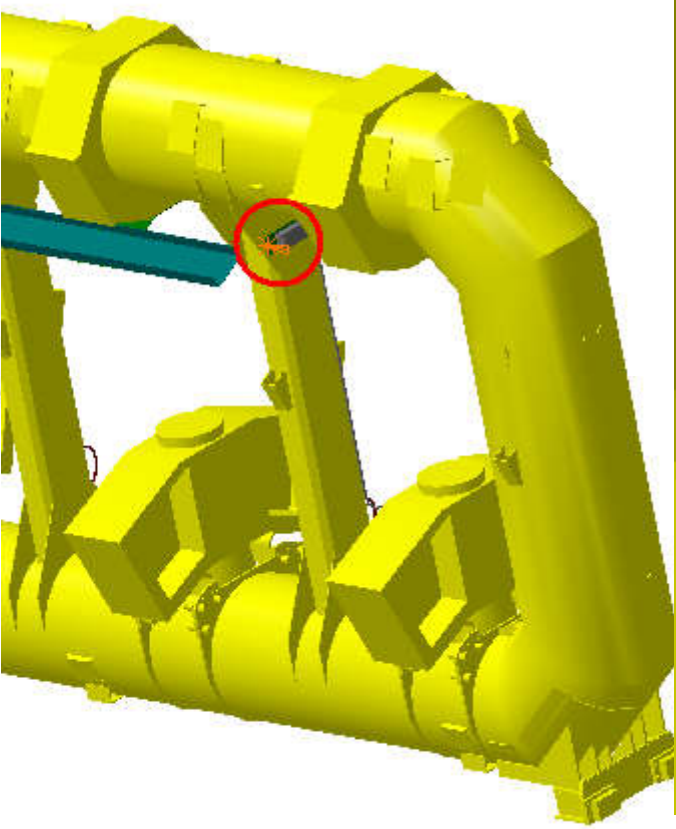

Clash View 1:

ATCNSM_0014 BT HEATER BOXES AND CABLES - FOR SEC 2,4,6,8,10	ATCNTB_0001 BT2 STANDARD COIL - SECTORS 2	Clash	-14.93mm	Not inspected
---	---	-------	----------	---------------

Side C
Sector 2

Clash View 1:

ATCNSM_0014 BT HEATER BOXES AND CABLES - FOR SEC 2,4,6,8,10	ATCNTB_0001 BT4 STANDARD COIL - SECTORS 4	Clash	-14.91mm	Not inspected
---	---	-------	----------	---------------

Side C

Sector 4