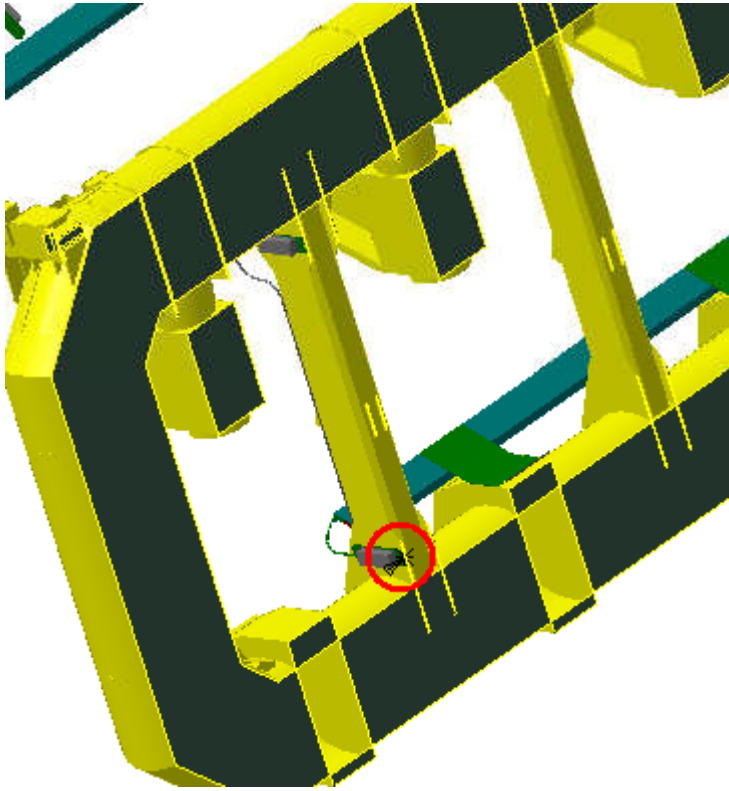

Clash View 1:

ATCNSM_0014 BT HEATER BOXES AND CABLES - FOR SEC 2,4,6,8,10	ATCNTB_0001 BT2 STANDARD COIL - SECTORS 2	Clash	-14.93mm	Not inspected
---	---	-------	----------	---------------

Side C
Sector 2

Clash View 1:

ATCNSM_0014 BT HEATER BOXES AND CABLES - FOR SEC 2,4,6,8,10	ATCNTB_0001 BT4 STANDARD COIL - SECTORS 4	Clash	-14.91mm	Not inspected
---	---	-------	----------	---------------

Side C

Sector 4

Clash View 1: