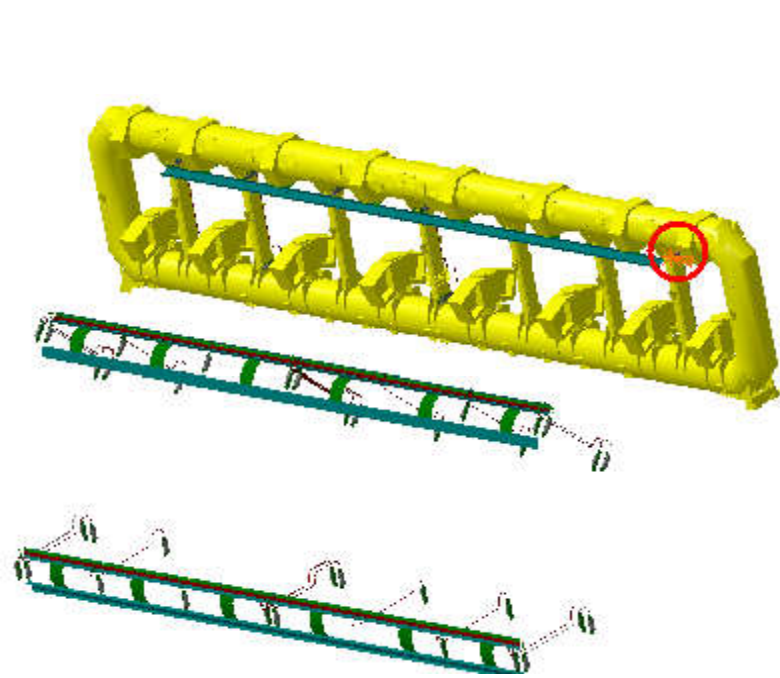

Clash View 1:

ATCNSM_0014 BT HEATER BOXES AND CABLES - FOR SEC 2,4,6,8,10	ATCNTB_0001 BT16 STANDARD COIL - SECTORS 16	Clash	-14.95mm	Not inspected
---	---	-------	----------	---------------

Side C
Sector 16

Clash View 1:

ATCNSM_0014 BT HEATER BOXES AND CABLES - FOR SEC 2,4,6,8,10	ATCNTB_0001 BT2 STANDARD COIL - SECTORS 2	Clash	-14.93mm	Not inspected
---	---	-------	----------	---------------

Side C
Sector 2

Clash View 1:

ATCNSM_0014 BT HEATER BOXES AND CABLES - FOR SEC 2,4,6,8,10	ATCNTB_0001 BT4 STANDARD COIL - SECTORS 4	Clash	-14.91mm	Not inspected
---	---	-------	----------	---------------

Side C

Sector 4

Clash View 1: