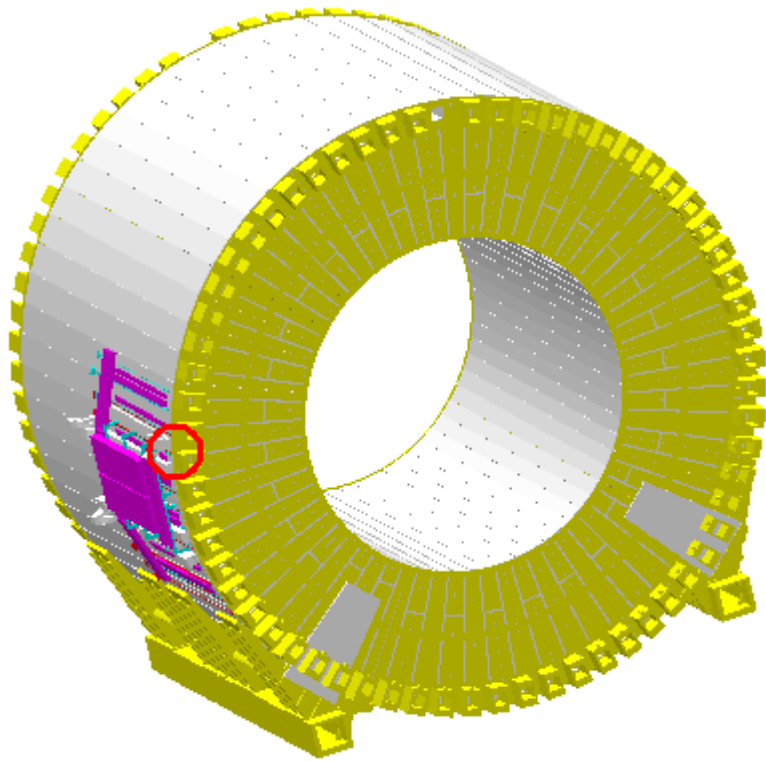

## Contac Publish

Contact Computation Specification	
Products Selected	
NSB_0011 BARREL CALORIMETER SERVICES - IN SECTOR 1 ON SIDE C(A)	NLB_0002 -LB TILE CALORIMETER - SIMPLIFIED 3-D OBJECT

**Computation Result:**

NSB_0011	NLB_0002	Contac	Not inspected
----------	----------	--------	---------------

Side C  
Sector 1