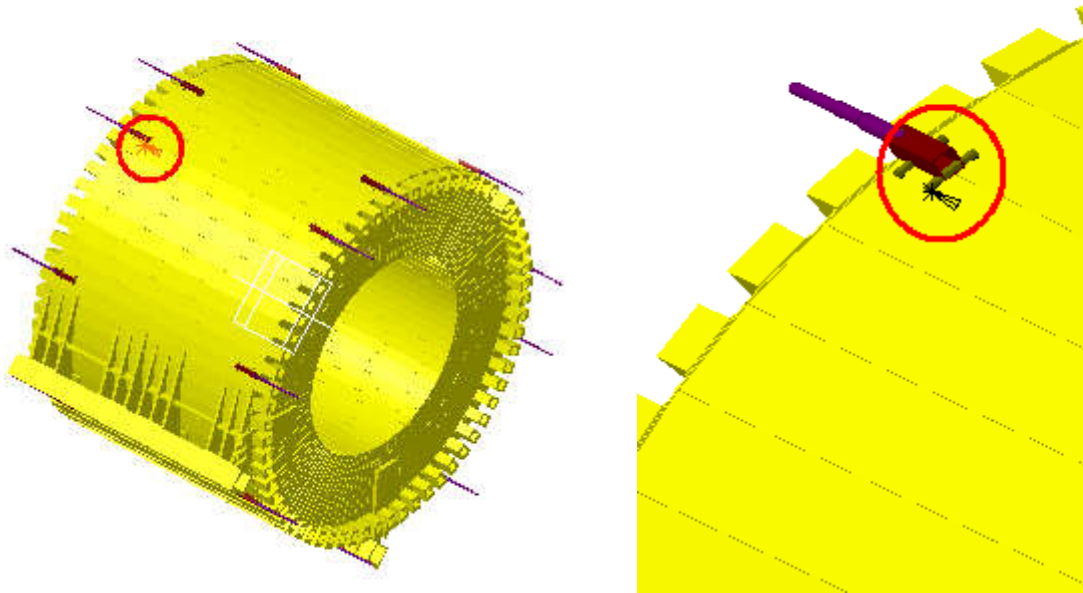

# Clash Publish

Clash Computation Specification			
Products Selected			
ATCNHX_0002 BARREL PIN ASSEMBLY - FOR ROUND SCAFFOLDING	ATCNLB_0002 LB TILE CALORIMETER - SIMPLIFIED 3-D OBJECT	-0.04	Not inspected

**Computation Result:**

ATCNHX_0002 BARREL PIN ASSEMBLY - FOR ROUND SCAFFOLDING	ATCNLB_0002 LB TILE CALORIMETER - SIMPLIFIED 3-D OBJECT	Clash	-0.04mm	Not inspected
---------------------------------------------------------	---------------------------------------------------------	-------	---------	---------------