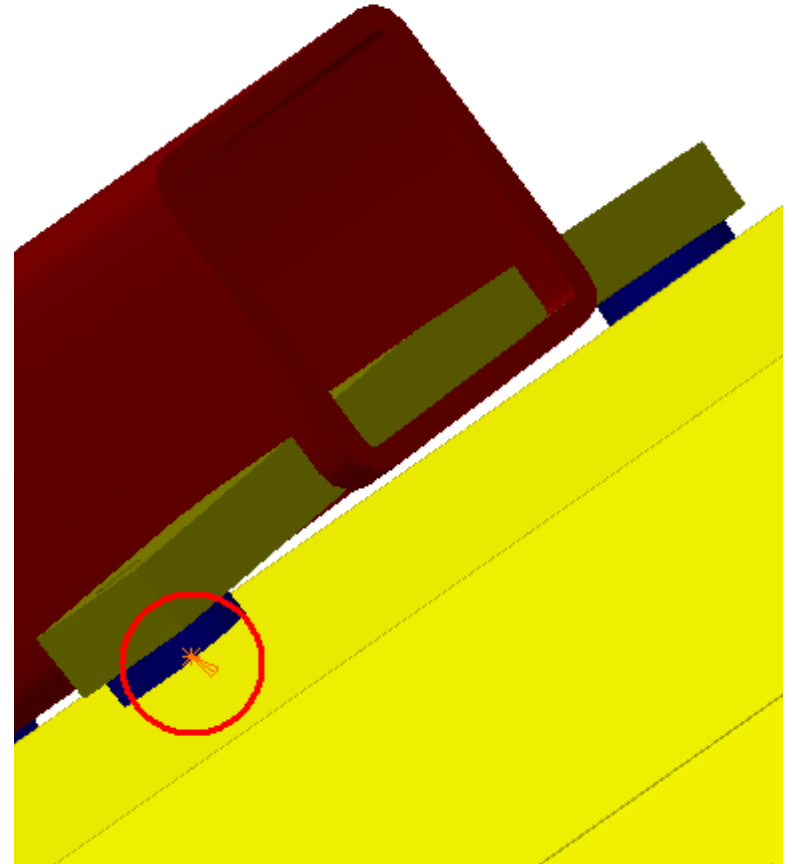

# Clash Publish

Clash Computation Specification			
Products Selected			
ATCNHX_0002 BARREL PIN ASSEMBLY - FOR ROUND SCAFFOLDING	ATCNLB_0002 LB TILE CALORIMETER - SIMPLIFIED 3-D OBJECT	-0.04	Not inspected

**Computation Result:**

ATCNHX_0002 BARREL PIN ASSEMBLY - FOR ROUND SCAFFOLDING	ATCNLB_0002 LB TILE CALORIMETER - SIMPLIFIED 3-D OBJECT	Clash	-0.04mm	Not inspected
---------------------------------------------------------	---------------------------------------------------------	-------	---------	---------------