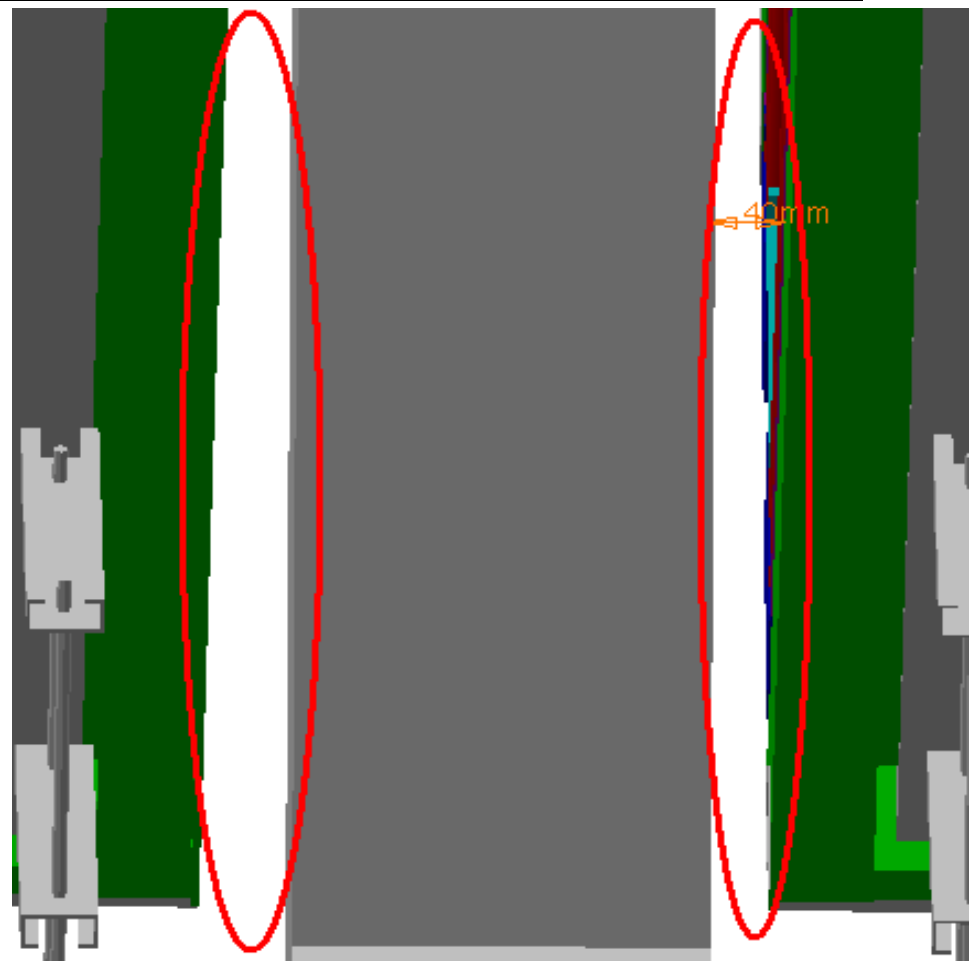

WARNING

AT802215MQ - A.S. TRIG. CAB.
TRAYS & SUPPORTS SECT.9

AT602159MQ - MUON BARREL
CHAMBERS DETAILED, SECTOR 8

Clearance	40 mm			Warning
	$\Delta X \approx 0$	$\Delta Y \approx 0$	$\Delta Z \approx 40$	