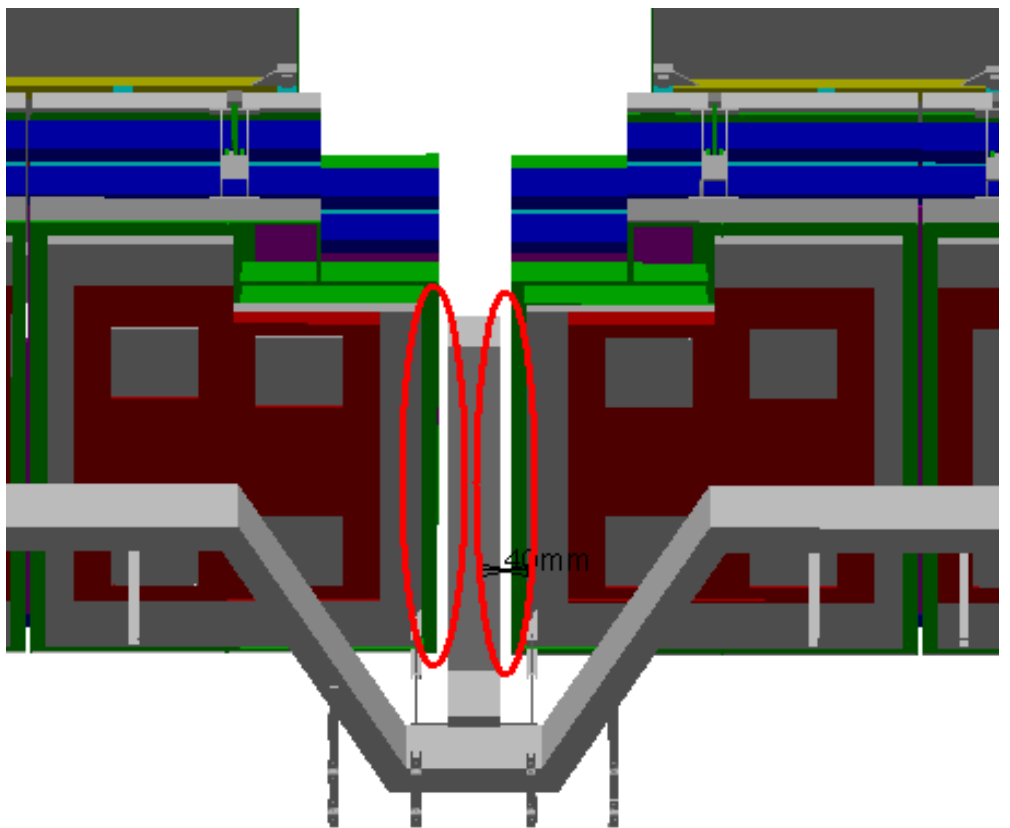

WARNING

AT802215MQ - A.S. TRIG. CAB.
TRAYS & SUPPORTS SECT.9

AT602159MQ - MUON BARREL
CHAMBERS DETAILED, SECTOR 8

Clearance	40 mm			Warning
	$\Delta X \approx 0$	$\Delta Y \approx 0$	$\Delta Z \approx 40$	

SIDE A-C
Sector 8