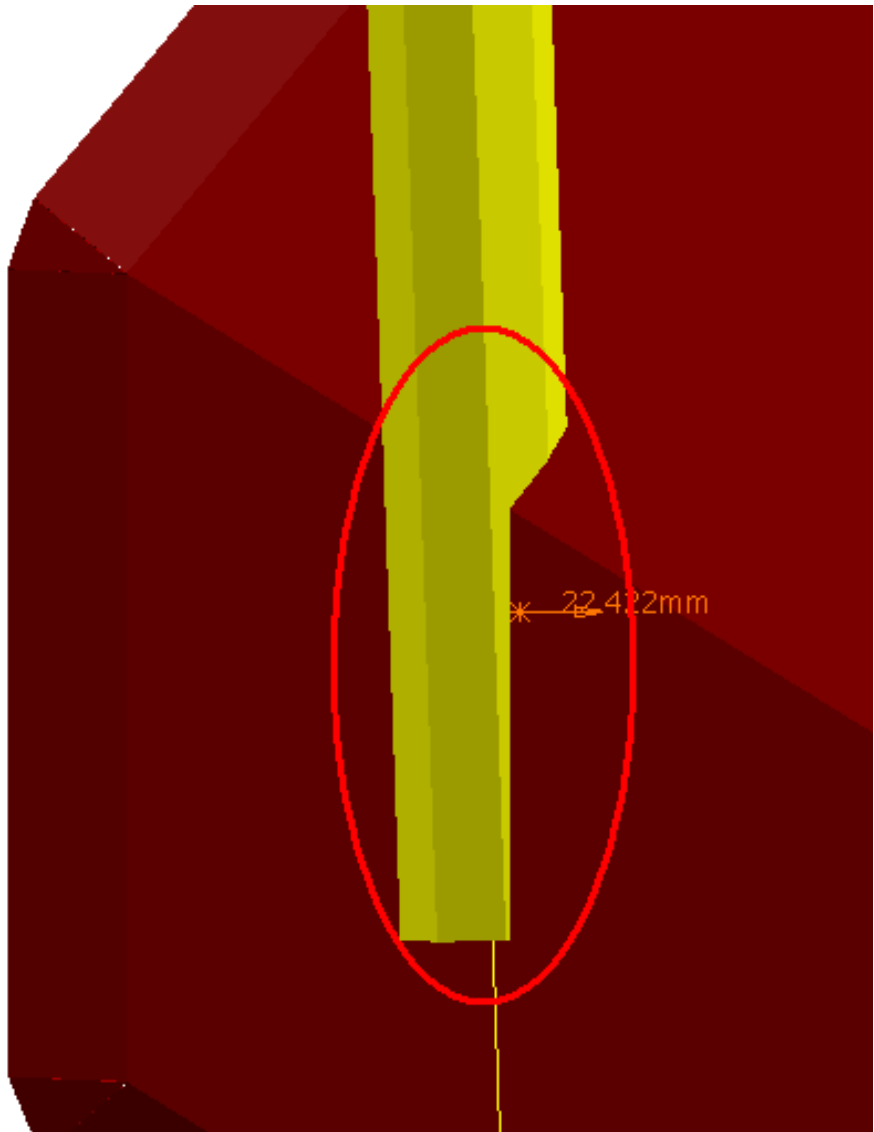

Clash Publish

Clash Computation Specification			
Products Selected		Value	Status
AT732598MQ	AT672141MQ - FM-ENREF-A CH-TO-CH Align All Sectors	-22.4 mm	Not inspected
	AT672142MQ - FM-ENREF-C CH-TO-CH Align All Sectors	-22.4 mm	Not inspected
	NSE__0001 - FLEXIBLE SAFETY PIPE FOR - LAR END-CAP CALORIMETER	-1.4 mm	Not inspected

AT732598MQ	AT672141MQ - FM-ENREF-A CH-TO-CH Align All Sectors	Clash	-22.4 mm	Not inspected
------------	--	-------	----------	---------------

Clash value: ~ 22.4 mm

SIDE C

Sector 6

Clash View:

AT732598MQ	AT672142MQ - FM-ENREF-C CH-TO-CH Align All Sectors	Clash	-22.4 mm	Not inspected
------------	--	-------	----------	---------------

Clash value: ~ 22.4 mm

SIDE A

Sector 6

Clash View:

AT732598MQ	NSE_0001 - FLEXIBLE SAFETY PIPE FOR - LAR END-CAP CALORIMETER	Clash	-1.4 mm	Not inspected
------------	--	-------	---------	---------------

Clash value: ~ 1.4mm

SIDE A-C

Sector 6

Clash View: