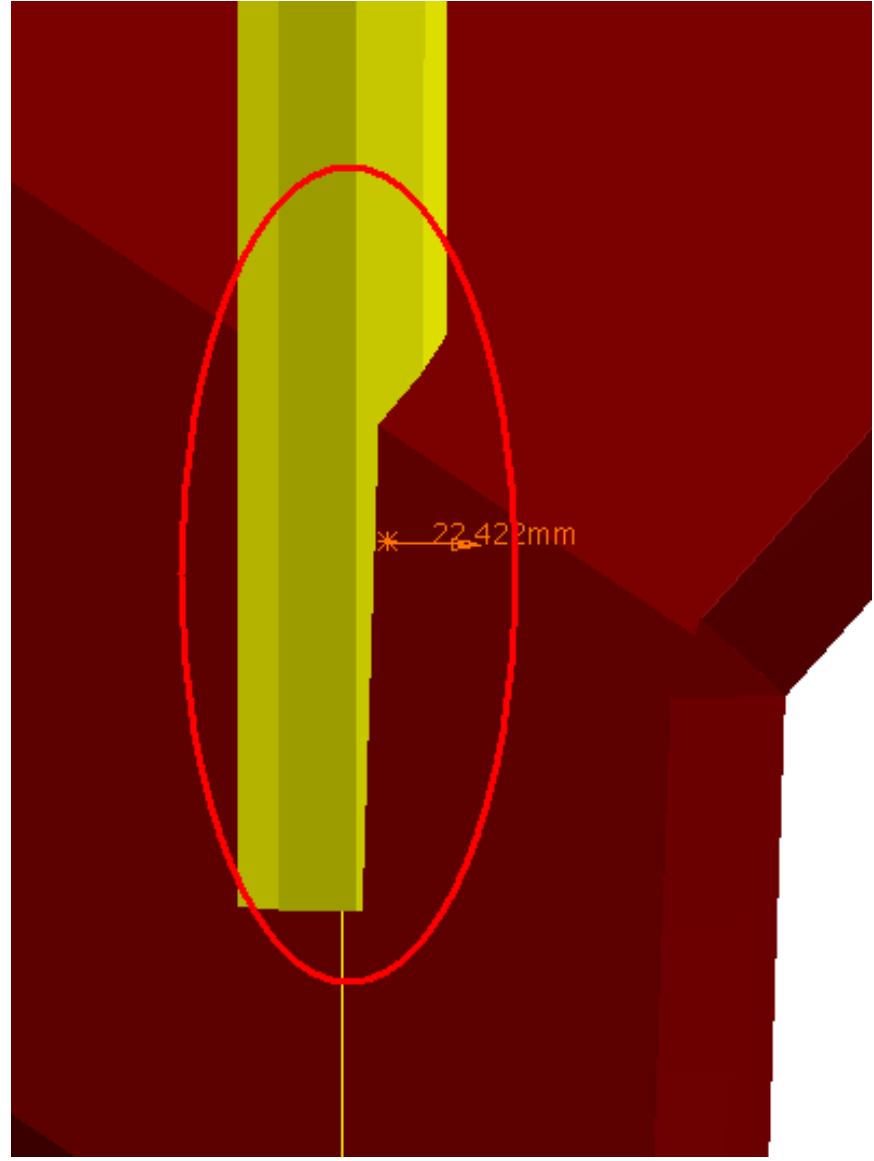

Clash Publish

Clash Computation Specification			
Products Selected		Value	Status
AT732598MQ	AT672141MQ - FM-ENREF-A CH-TO-CH Align All Sectors	-22.4 mm	Not inspected
	AT672142MQ - FM-ENREF-C CH-TO-CH Align All Sectors	-22.4 mm	Not inspected
	NSE__0001 - FLEXIBLE SAFETY PIPE FOR - LAR END-CAP CALORIMETER	-1.4 mm	Not inspected

AT732598MQ	AT672141MQ - FM-ENREF-A CH-TO-CH Align All Sectors	Clash	-22.4 mm	Not inspected
------------	--	-------	----------	---------------

Clash value: ~ 22.4 mm

SIDE C

Sector 6

Clash View:

AT732598MQ	AT672142MQ - FM-ENREF-C CH-TO-CH Align All Sectors	Clash	-22.4 mm	Not inspected
------------	--	-------	----------	---------------

Clash value: ~ 22.4 mm

SIDE A

Sector 6

Clash View:

AT732598MQ	NSE_0001 - FLEXIBLE SAFETY PIPE FOR - LAR END-CAP CALORIMETER	Clash	-1.4 mm	Not inspected
------------	--	-------	---------	---------------

Clash value: ~ 1.4mm

SIDE A-C

Sector 6

Clash View: