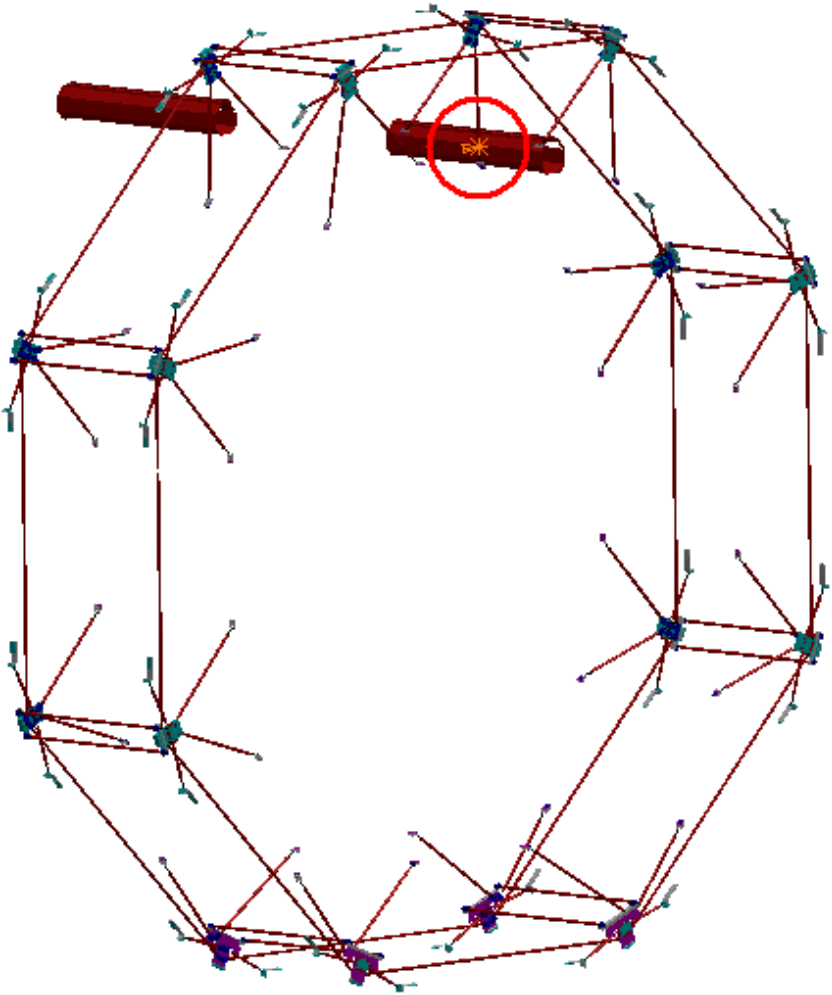

Clash Publish

Clash Computation Specification			
Products Selected		Value	Status
AT732598MQ	AT672141MQ - FM-ENREF-A CH-TO-CH Align All Sectors	-22.4 mm	Not inspected
	AT672142MQ - FM-ENREF-C CH-TO-CH Align All Sectors	-22.4 mm	Not inspected
	NSE__0001 - FLEXIBLE SAFETY PIPE FOR - LAR END-CAP CALORIMETER	-1.4 mm	Not inspected

AT732598MQ	AT672141MQ - FM-ENREF-A CH-TO-CH Align All Sectors	Clash	-22.4 mm	Not inspected
------------	--	-------	----------	---------------

Clash value: ~ 22.4 mm

SIDE C

Sector 6

Clash View:

AT732598MQ	AT672142MQ - FM-ENREF-C CH-TO-CH Align All Sectors	Clash	-22.4 mm	Not inspected
------------	--	-------	----------	---------------

Clash value: ~ 22.4 mm

SIDE A

Sector 6

Clash View:

AT732598MQ	NSE_0001 - FLEXIBLE SAFETY PIPE FOR - LAR END-CAP CALORIMETER	Clash	-1.4 mm	Not inspected
------------	--	-------	---------	---------------

Clash value: ~ 1.4mm

SIDE A-C

Sector 6

Clash View: