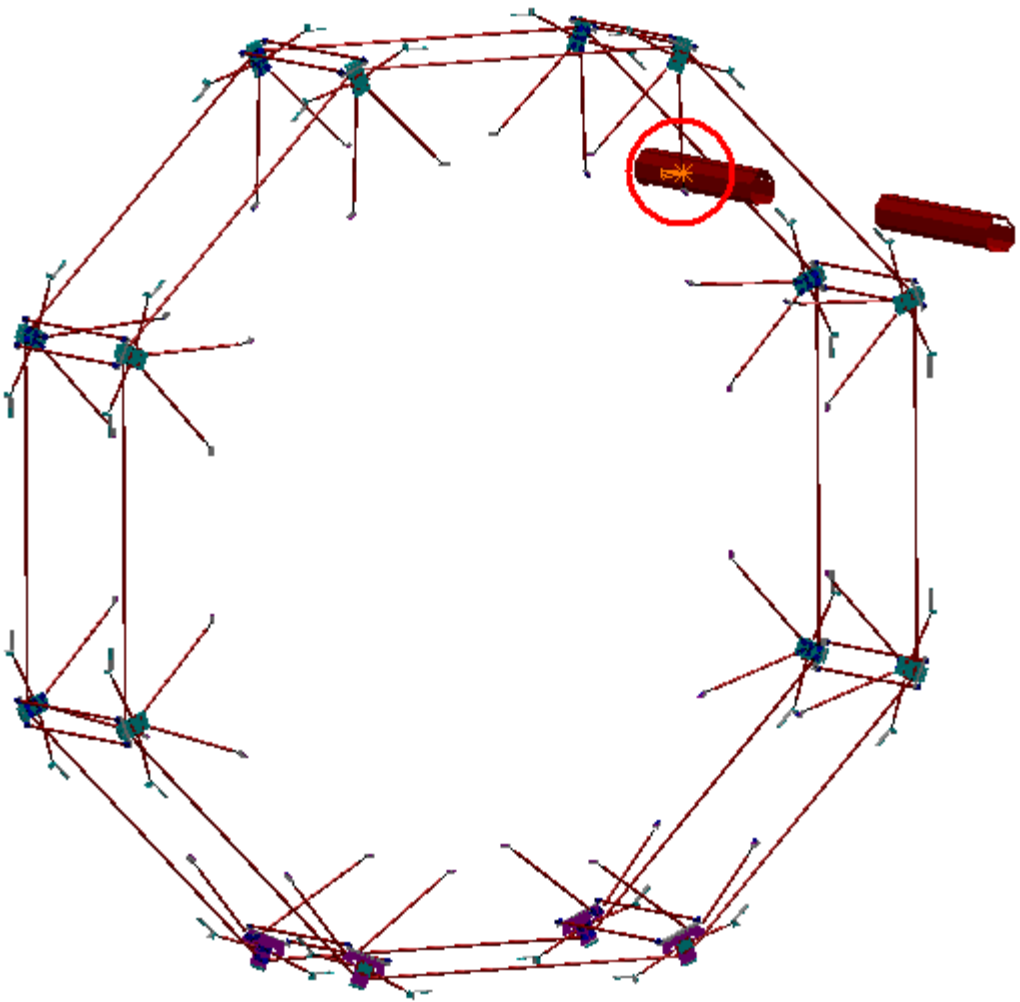

Clash Publish

Clash Computation Specification			
Products Selected		Value	Status
AT732598MQ	AT672141MQ - FM-ENREF-A CH-TO-CH Align All Sectors	-22.4 mm	Not inspected
	AT672142MQ - FM-ENREF-C CH-TO-CH Align All Sectors	-22.4 mm	Not inspected
	NSE__0001 - FLEXIBLE SAFETY PIPE FOR - LAR END-CAP CALORIMETER	-1.4 mm	Not inspected

AT732598MQ	AT672141MQ - FM-ENREF-A CH-TO-CH Align All Sectors	Clash	-22.4 mm	Not inspected
------------	--	-------	----------	---------------

Clash value: ~ 22.4 mm

SIDE C

Sector 6

Clash View:

AT732598MQ	AT672142MQ - FM-ENREF-C CH-TO-CH Align All Sectors	Clash	-22.4 mm	Not inspected
------------	--	-------	----------	---------------

Clash value: ~ 22.4 mm

SIDE A

Sector 6

Clash View:

AT732598MQ	NSE_0001 - FLEXIBLE SAFETY PIPE FOR - LAR END-CAP CALORIMETER	Clash	-1.4 mm	Not inspected
------------	--	-------	---------	---------------

Clash value: ~ 1.4mm

SIDE A-C

Sector 6

Clash View: