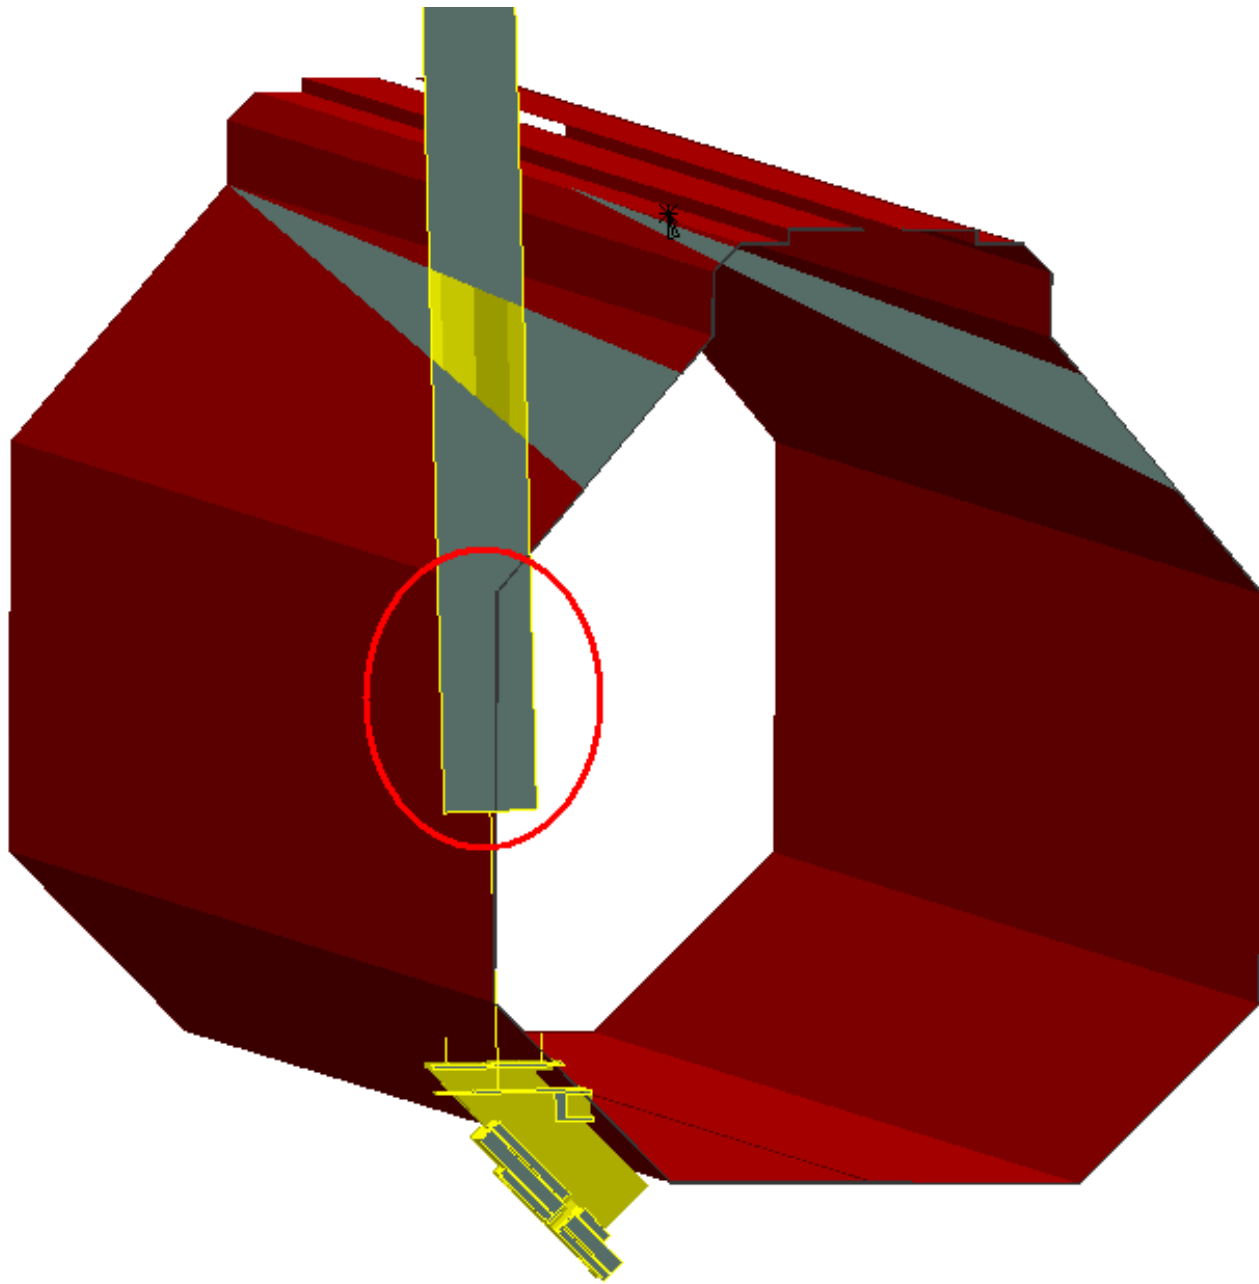

Clash Publish

Clash Computation Specification			
Products Selected		Value	Status
AT732598MQ	AT672141MQ - FM-ENREF-A CH-TO-CH Align All Sectors	-22.4 mm	Not inspected
	AT672142MQ - FM-ENREF-C CH-TO-CH Align All Sectors	-22.4 mm	Not inspected
	NSE__0001 - FLEXIBLE SAFETY PIPE FOR - LAR END-CAP CALORIMETER	-1.4 mm	Not inspected

AT732598MQ	AT672141MQ - FM-ENREF-A CH-TO-CH Align All Sectors	Clash	-22.4 mm	Not inspected
------------	--	-------	----------	---------------

Clash value: ~ 22.4 mm

SIDE C

Sector 6

Clash View:

AT732598MQ	AT672142MQ - FM-ENREF-C CH-TO-CH Align All Sectors	Clash	-22.4 mm	Not inspected
------------	--	-------	----------	---------------

Clash value: ~ 22.4 mm

SIDE A

Sector 6

Clash View:

AT732598MQ	NSE_0001 - FLEXIBLE SAFETY PIPE FOR - LAR END-CAP CALORIMETER	Clash	-1.4 mm	Not inspected
------------	--	-------	---------	---------------

Clash value: ~ 1.4mm