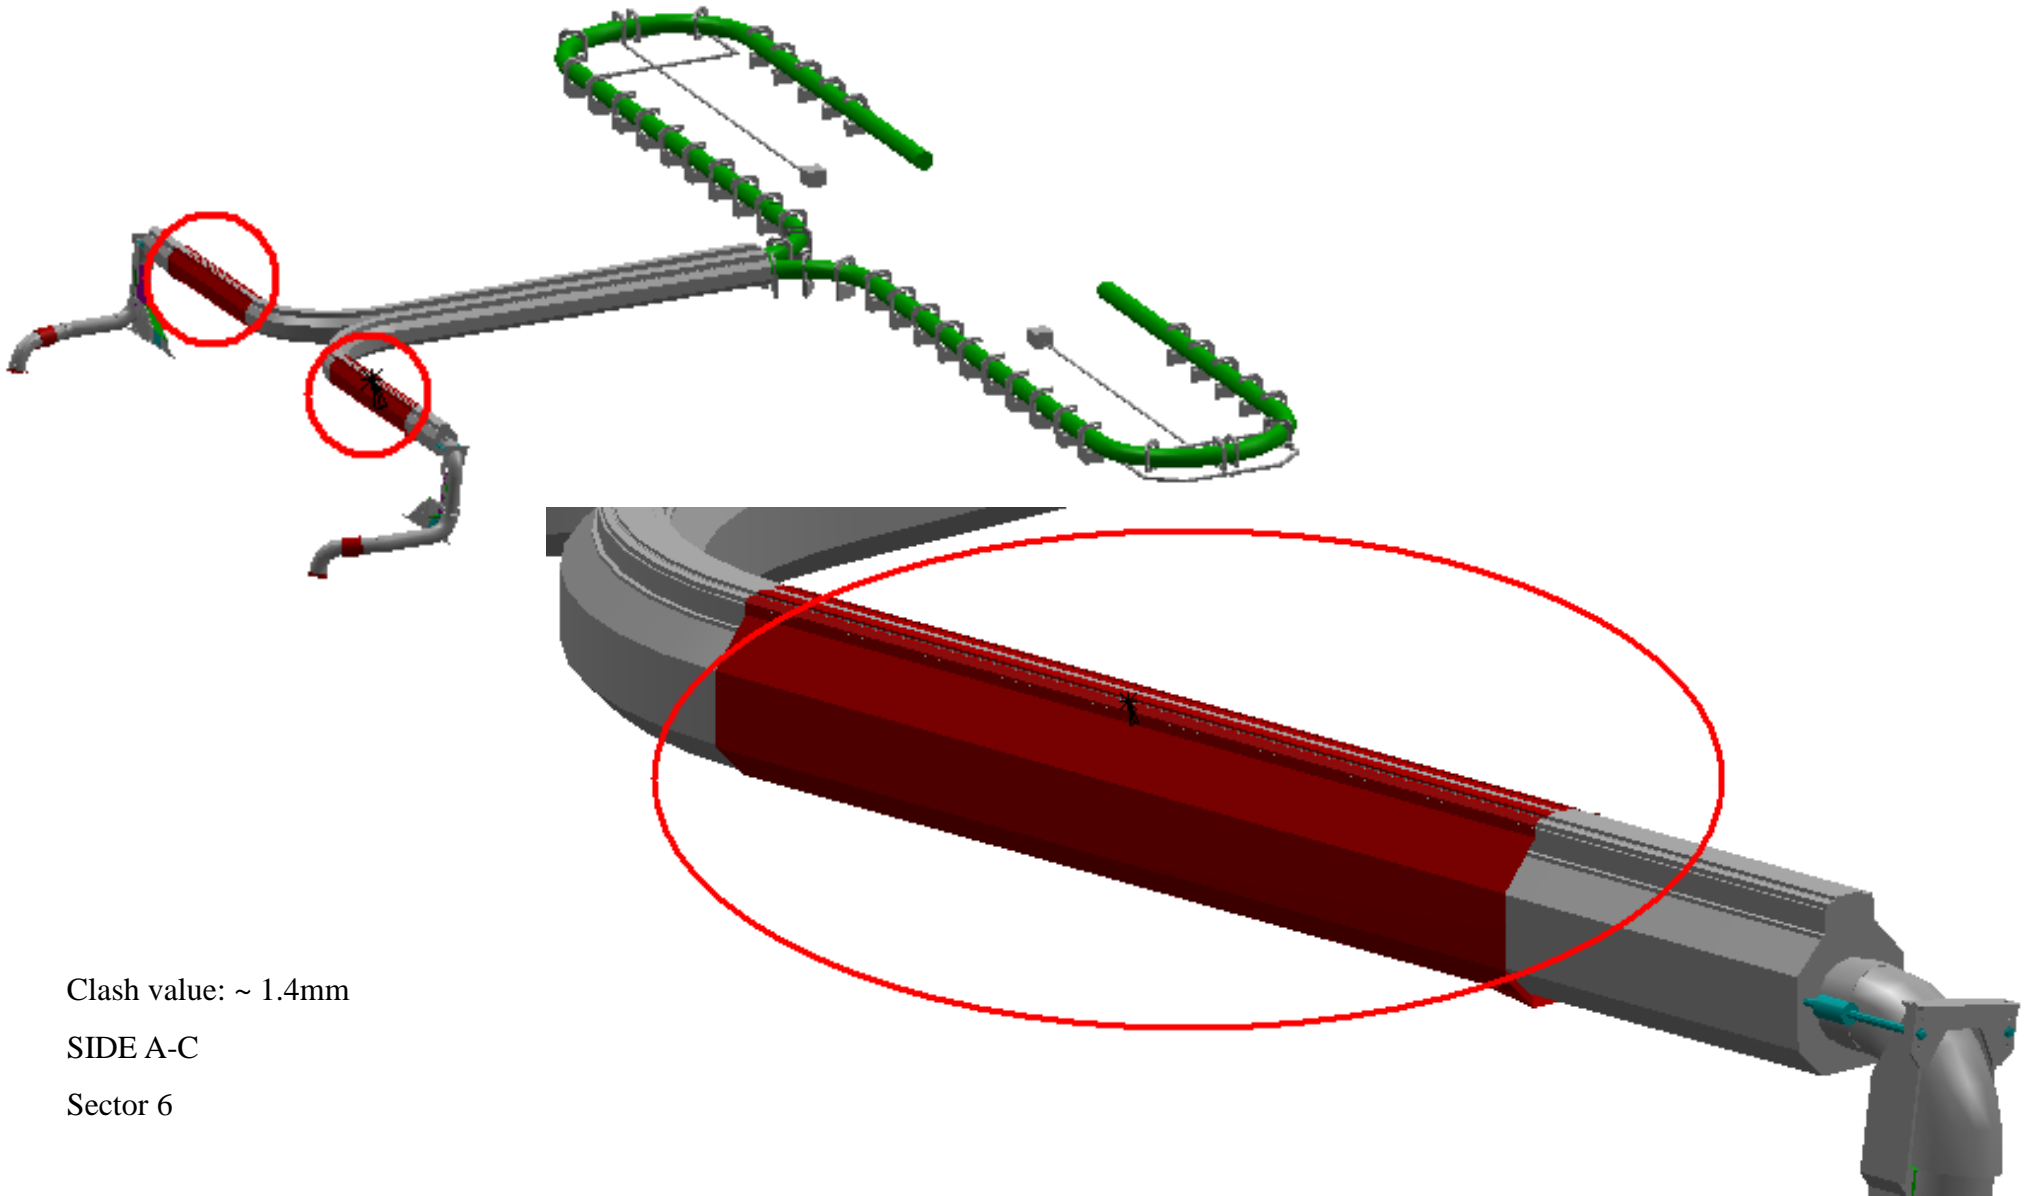

Clash Publish

Clash Computation Specification			
Products Selected		Value	Status
AT732598MQ	AT672141MQ - FM-ENREF-A CH-TO-CH Align All Sectors	-22.4 mm	Not inspected
	AT672142MQ - FM-ENREF-C CH-TO-CH Align All Sectors	-22.4 mm	Not inspected
	NSE__0001 - FLEXIBLE SAFETY PIPE FOR - LAR END-CAP CALORIMETER	-1.4 mm	Not inspected

AT732598MQ	AT672141MQ - FM-ENREF-A CH-TO-CH Align All Sectors	Clash	-22.4 mm	Not inspected
------------	--	-------	----------	---------------

Clash value: ~ 22.4 mm

SIDE C

Sector 6

Clash View:

AT732598MQ	AT672142MQ - FM-ENREF-C CH-TO-CH Align All Sectors	Clash	-22.4 mm	Not inspected
------------	--	-------	----------	---------------

Clash value: ~ 22.4 mm

SIDE A

Sector 6

Clash View:

AT732598MQ	NSE_0001 - FLEXIBLE SAFETY PIPE FOR - LAR END-CAP CALORIMETER	Clash	-1.4 mm	Not inspected
------------	--	-------	---------	---------------

Clash value: ~ 1.4mm