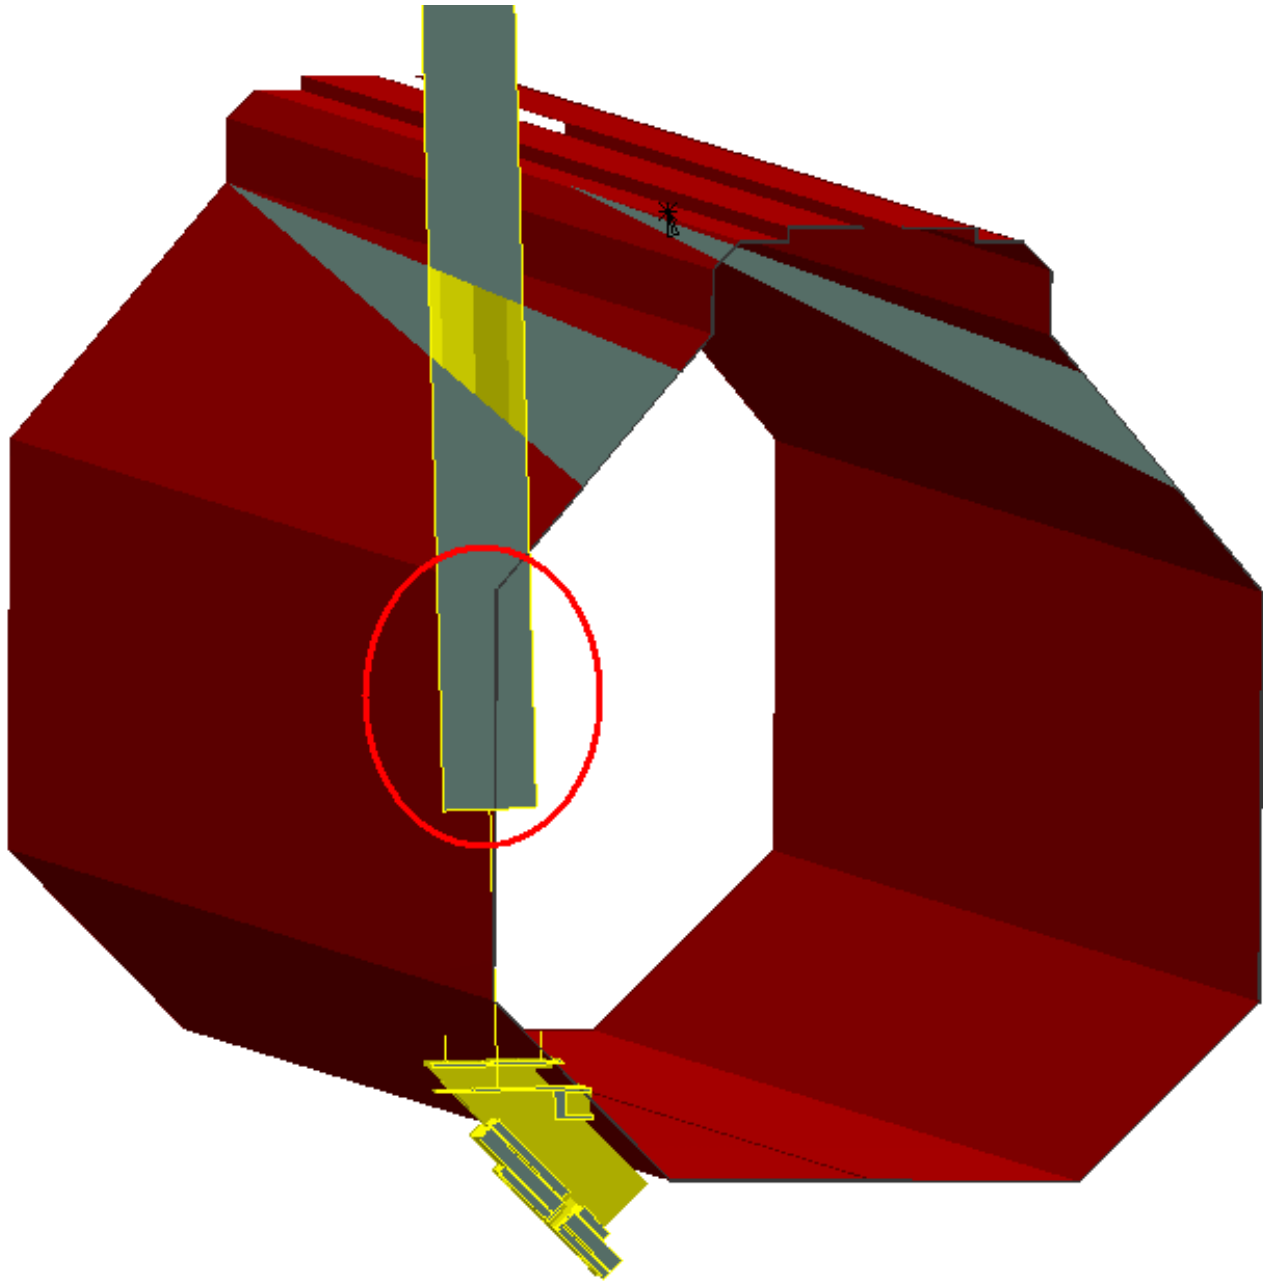

Clash Publish

Clash Computation Specification			
Products Selected		Value	Status
AT732598MQ	AT672141MQ - FM-ENREF-A CH-TO-CH Align All Sectors	-22.4 mm	Not inspected
	AT672142MQ - FM-ENREF-C CH-TO-CH Align All Sectors	-22.4 mm	Not inspected
	NSE__0001 - FLEXIBLE SAFETY PIPE FOR - LAR END-CAP CALORIMETER	-1.4 mm	Not inspected

AT732598MQ	AT672141MQ - FM-ENREF-A CH-TO-CH Align All Sectors	Clash	-22.4 mm	Not inspected
------------	--	-------	----------	---------------

Clash value: ~ 22.4 mm

SIDE C

Sector 6

Clash View:

AT732598MQ	AT672142MQ - FM-ENREF-C CH-TO-CH Align All Sectors	Clash	-22.4 mm	Not inspected
------------	--	-------	----------	---------------

Clash value: ~ 22.4 mm

SIDE A

Sector 6

Clash View:

AT732598MQ	NSE_0001 - FLEXIBLE SAFETY PIPE FOR - LAR END-CAP CALORIMETER	Clash	-1.4 mm	Not inspected
------------	--	-------	---------	---------------

Clash value: ~ 1.4mm