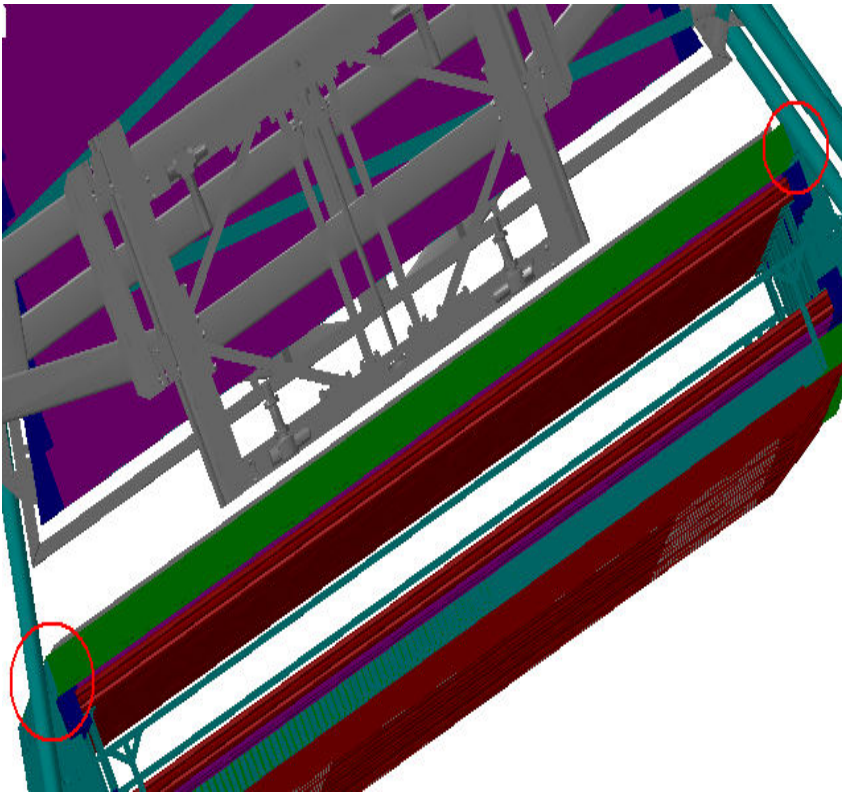

AT632634 MQ Alignment BAR
EIL4, Side C, Sector 13

AT602165MQ MCB Muon Barrel
Chambers Detailed Sec 13

Contact

Warning

WARNING

Olga: EndCap Alignment
+ BAL6 Chambers

Side C
Sector 13

WARNING

AT632634 MQ Alignment BAR EIL4, Side C, Sector 13	ATCVHB_0005 M EXTREMITY PAIR OF FEET A4 (C4) - DETAILED MODEL FOR STANDARDS	Clash	-16.94mm	Relevant/ Warning
--	--	-------	----------	----------------------

Side C
Sector 13

Olga: To be carefully checked by alignment
installation team

Clash View 1: