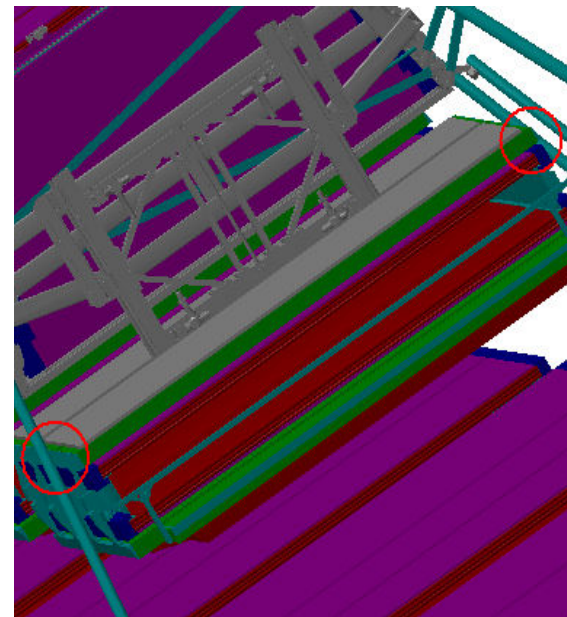

AT632634 MQ Alignment BAR
EIL4, Side C, Sector 13

AT602165MQ MCB Muon Barrel
Chambers Detailed Sec 13

Contact

Warning

WARNING

Olga: EndCap Alignment
+ BAL6 Chambers

Side C
Sector 13

WARNING

AT632634 MQ Alignment BAR EIL4, Side C, Sector 13	ATCVHB_0005 M EXTREMITY PAIR OF FEET A4 (C4) - DETAILED MODEL FOR STANDARDS	Clash	-16.94mm	Relevant/ Warning
--	--	-------	----------	----------------------

Side C
Sector 13

Olga: To be carefully checked by alignment
installation team

Clash View 1: