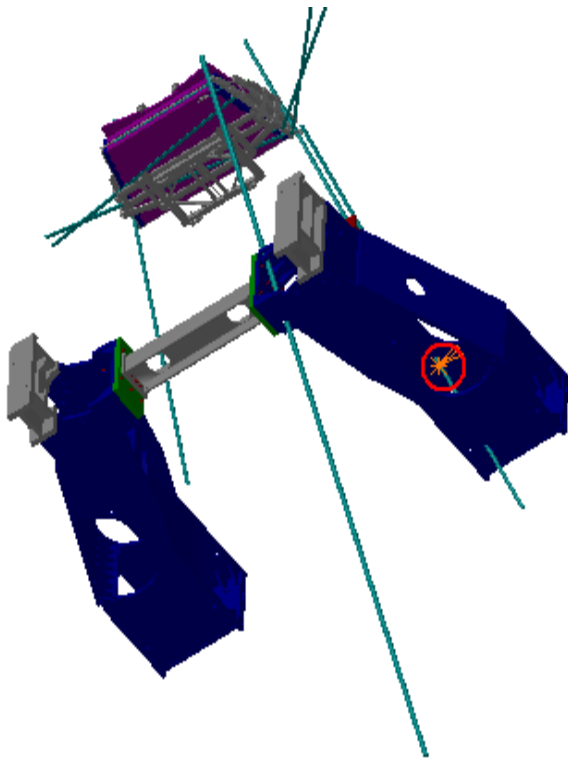

AT632634 MQ Alignment BAR
EIL4, Side C, Sector 13

AT602165MQ MCB Muon Barrel
Chambers Detailed Sec 13

Contact

Warning

WARNING

Olga: EndCap Alignment
+ BAL6 Chambers

Side C
Sector 13

WARNING

AT632634 MQ Alignment BAR EIL4, Side C, Sector 13	ATCVHB_0005 M EXTREMITY PAIR OF FEET A4 (C4) - DETAILED MODEL FOR STANDARDS	Clash	-16.94mm	Relevant/ Warning
--	--	-------	----------	----------------------

Side C
Sector 13

Olga: To be carefully checked by alignment
installation team

Clash View 1: