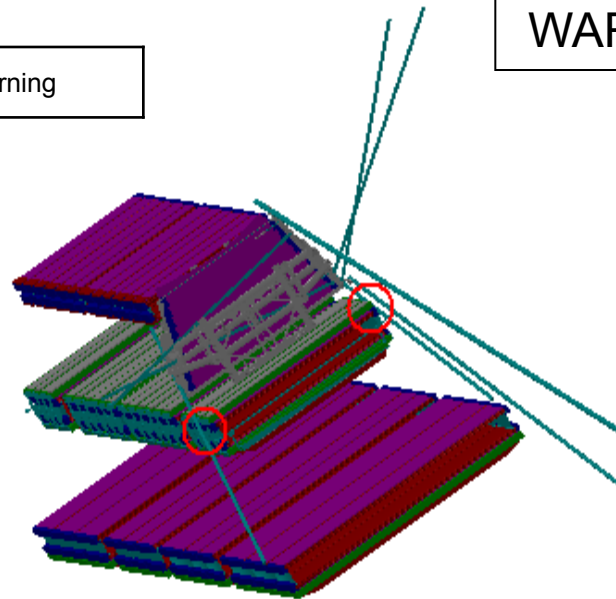

AT632634 MQ Alignment BAR
EIL4, Side C, Sector 13

AT602165MQ MCB Muon Barrel
Chambers Detailed Sec 13

Contact

Warning

WARNING

Olga: EndCap Alignment
+ BAL6 Chambers

Side C
Sector 13

WARNING

AT632634 MQ Alignment BAR EIL4, Side C, Sector 13	ATCVHB_0005 M EXTREMITY PAIR OF FEET A4 (C4) - DETAILED MODEL FOR STANDARDS	Clash	-16.94mm	Relevant/ Warning
--	--	-------	----------	----------------------

Side C
Sector 13

Olga: To be carefully checked by alignment
installation team

Clash View 1: