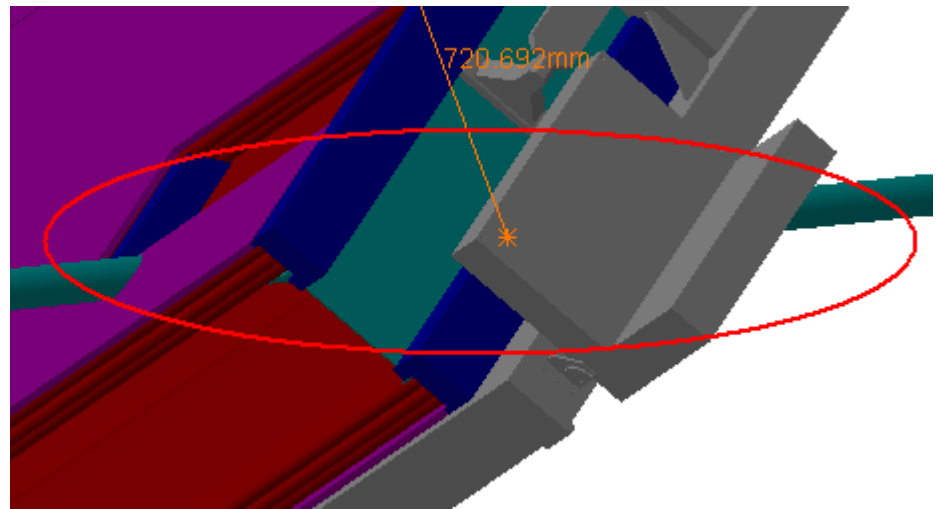

Clash View 1:

AT632631 MQ Alignment BAR EIL4, Side C, Sector 7	ATCNTB_0003 TB WARM STRUCTURE - SIMPLIFIED 3-D OBJECT	Clash	-347.17mm	Not inspected
---	---	-------	-----------	---------------

Side C
Sector 7

Clash View 1:

AT632631 MQ Alignment BAR EIL4, Side C, Sector 7	ATCNTB_0001 BT6 TB STANDARD COIL - SECTORS 6	Clash	-83.93mm	Not inspected
---	---	-------	----------	---------------

Side C
Sector 7

Clash View 1:

AT632631 MQ Alignment BAR EIL4, Side C, Sector 7	ATCNTB_0001 BT8 TB STANDARD COIL - SECTORS 8	Clash	-9.63mm	Not inspected
---	---	-------	---------	---------------

Side C
Sector 7

Clash View 1:

AT632631 MQ Alignment BAR EIL4, Side C, Sector 7	AT592054MQ Sec6 MCB Muon Barrel Chambers Detailed	Clash	-720.69mm	Not inspected
---	--	-------	-----------	---------------

Side C
Sector 7

Clash View 1:

AT632631 MQ Alignment BAR EIL4, Side C, Sector 7	AT592057MQ MQ SW outer Chains	Clash	-66.39mm	Not inspected
---	----------------------------------	-------	----------	---------------