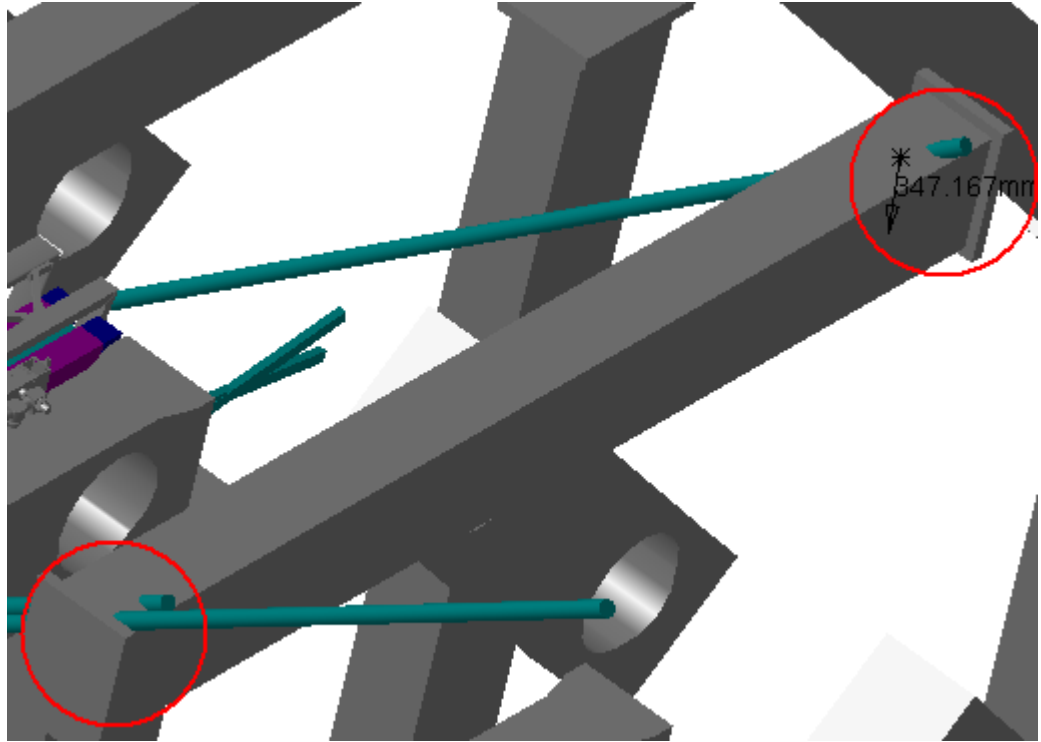

Clash Publish

Clash Computation Specification			
Products Selected			
AT632631 MQ Alignment BAR EIL4, Side C, Sector 7	ATCNMC_0019 MEE CHAMBERS SIDE C - 3D SIMPLIFIED MODEL	-72.06	Not inspected
	ATCNTB_0003 TB WARM STRUCTURE - SIMPLIFIED 3-D OBJECT	-347.17	Not inspected
	ATCNTB_0001 BT6 TB STANDARD COIL - SECTORS 6	-83.93	Not inspected
	ATCNTB_0001 BT8 TB STANDARD COIL - SECTORS 8	-9.63	Not inspected
	AT592054MQ Sec6 MCB Muon Barrel Chambers Detailed	-720.69	Not inspected
	AT592057MQ MQ SW outer Chains	-66.39	Not inspected

Computation Result:

AT632631 MQ Alignment BAR EIL4, Side C, Sector 7	ATCNMC_0019 MEE CHAMBERS SIDE C - 3D SIMPLIFIED MODEL	Clash	-72.06mm	Not inspected
---	--	-------	----------	---------------

Side C
Sector 7

Clash View 1:

AT632631 MQ Alignment BAR EIL4, Side C, Sector 7	ATCNTB_0003 TB WARM STRUCTURE - SIMPLIFIED 3-D OBJECT	Clash	-347.17mm	Not inspected
---	---	-------	-----------	---------------

Side C
Sector 7

Clash View 1:

AT632631 MQ Alignment BAR EIL4, Side C, Sector 7	ATCNTB_0001 BT6 TB STANDARD COIL - SECTORS 6	Clash	-83.93mm	Not inspected
---	---	-------	----------	---------------

Side C
Sector 7

Clash View 1: