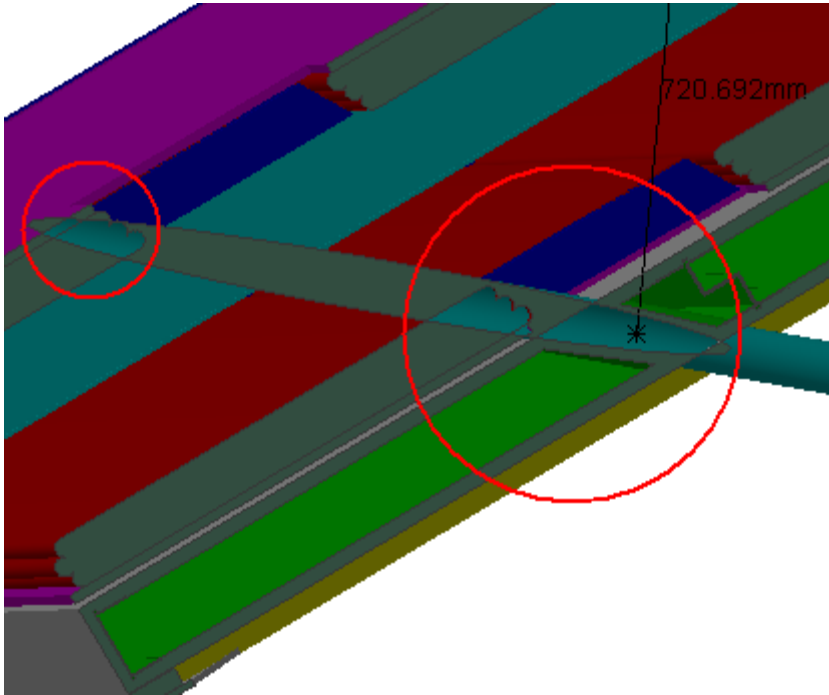

AT632631 MQ Alignment BAR EIL4, Side C, Sector 7	ATCNTB_0001 BT8 TB STANDARD COIL - SECTORS 8	Clash	-9.63mm	Not inspected
---	---	-------	---------	---------------

Side C
Sector 7

Clash View 1:

AT632631 MQ Alignment BAR EIL4, Side C, Sector 7	AT592054MQ Sec6 MCB Muon Barrel Chambers Detailed	Clash	-720.69mm	Not inspected
---	--	-------	-----------	---------------

Side C
Sector 7

Clash View 1:

AT632631 MQ Alignment BAR EIL4, Side C, Sector 7	AT592057MQ MQ SW outer Chains	Clash	-66.39mm	Not inspected
---	----------------------------------	-------	----------	---------------