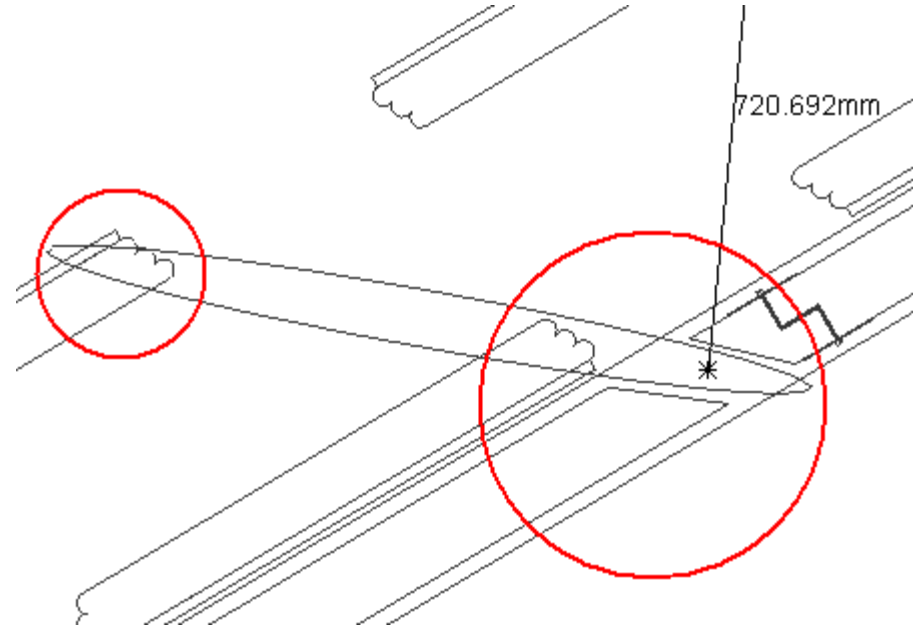

AT632631 MQ Alignment BAR EIL4, Side C, Sector 7	ATCNTB_0001 BT8 TB STANDARD COIL - SECTORS 8	Clash	-9.63mm	Not inspected
---	---	-------	---------	---------------

Side C
Sector 7

Clash View 1:

AT632631 MQ Alignment BAR EIL4, Side C, Sector 7	AT592054MQ Sec6 MCB Muon Barrel Chambers Detailed	Clash	-720.69mm	Not inspected
---	--	-------	-----------	---------------

Side C
Sector 7

Clash View 1:

AT632631 MQ Alignment BAR EIL4, Side C, Sector 7	AT592057MQ MQ SW outer Chains	Clash	-66.39mm	Not inspected
---	----------------------------------	-------	----------	---------------