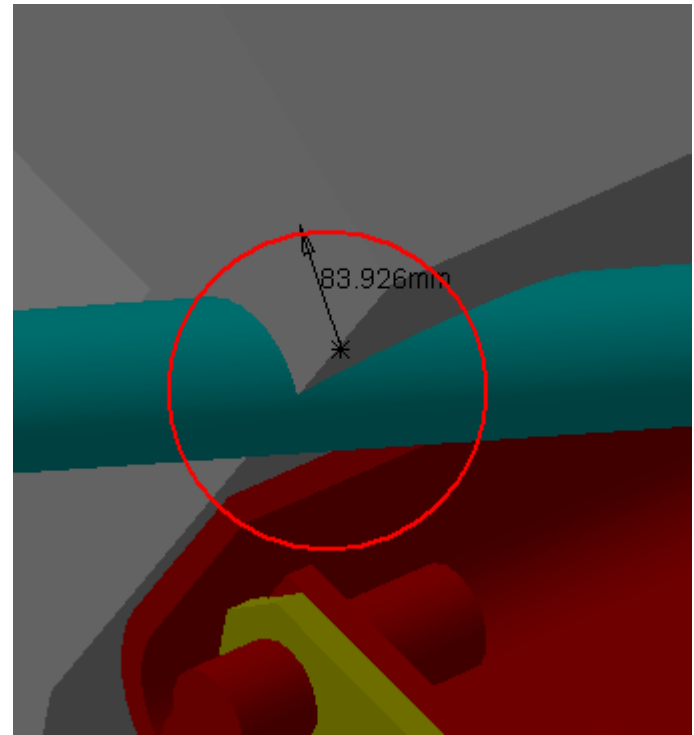

Clash View 1:

AT632631 MQ Alignment BAR EIL4, Side C, Sector 7	ATCNTB_0003 TB WARM STRUCTURE - SIMPLIFIED 3-D OBJECT	Clash	-347.17mm	Not inspected
---	---	-------	-----------	---------------

Side C
Sector 7

Clash View 1:

AT632631 MQ Alignment BAR EIL4, Side C, Sector 7	ATCNTB_0001 BT6 TB STANDARD COIL - SECTORS 6	Clash	-83.93mm	Not inspected
---	---	-------	----------	---------------

Side C
Sector 7

Clash View 1:

AT632631 MQ Alignment BAR EIL4, Side C, Sector 7	ATCNTB_0001 BT8 TB STANDARD COIL - SECTORS 8	Clash	-9.63mm	Not inspected
---	---	-------	---------	---------------

Side C
Sector 7

Clash View 1:

AT632631 MQ Alignment BAR EIL4, Side C, Sector 7	AT592054MQ Sec6 MCB Muon Barrel Chambers Detailed	Clash	-720.69mm	Not inspected
---	--	-------	-----------	---------------

Side C
Sector 7

Clash View 1:

AT632631 MQ Alignment BAR EIL4, Side C, Sector 7	AT592057MQ MQ SW outer Chains	Clash	-66.39mm	Not inspected
---	----------------------------------	-------	----------	---------------