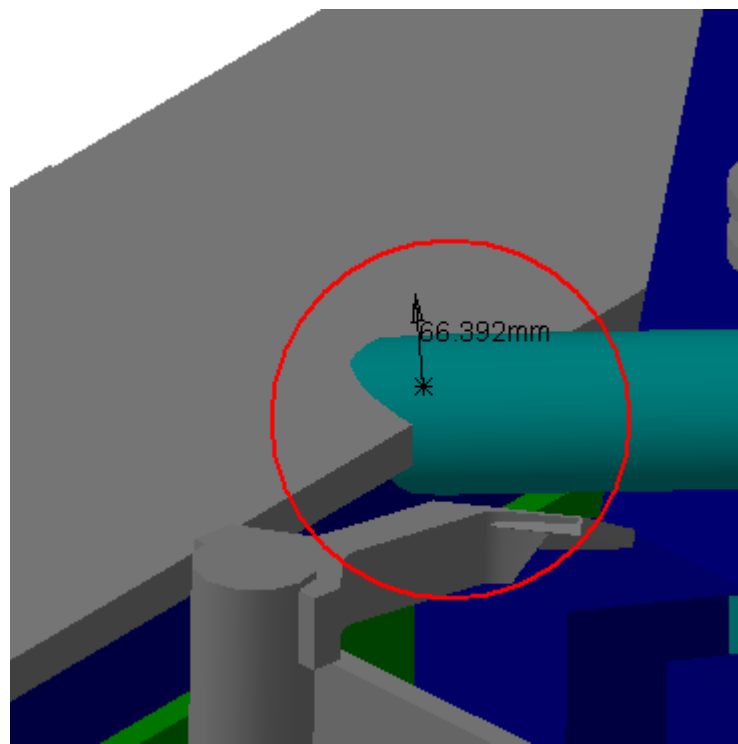

AT632631 MQ Alignment BAR EIL4, Side C, Sector 7	ATCNTB_0001 BT8 TB STANDARD COIL - SECTORS 8	Clash	-9.63mm	Not inspected
---	---	-------	---------	---------------

Side C
Sector 7

Clash View 1:

AT632631 MQ Alignment BAR EIL4, Side C, Sector 7	AT592054MQ Sec6 MCB Muon Barrel Chambers Detailed	Clash	-720.69mm	Not inspected
---	--	-------	-----------	---------------

Side C
Sector 7

Clash View 1:

AT632631 MQ Alignment BAR EIL4, Side C, Sector 7	AT592057MQ MQ SW outer Chains	Clash	-66.39mm	Not inspected
---	----------------------------------	-------	----------	---------------