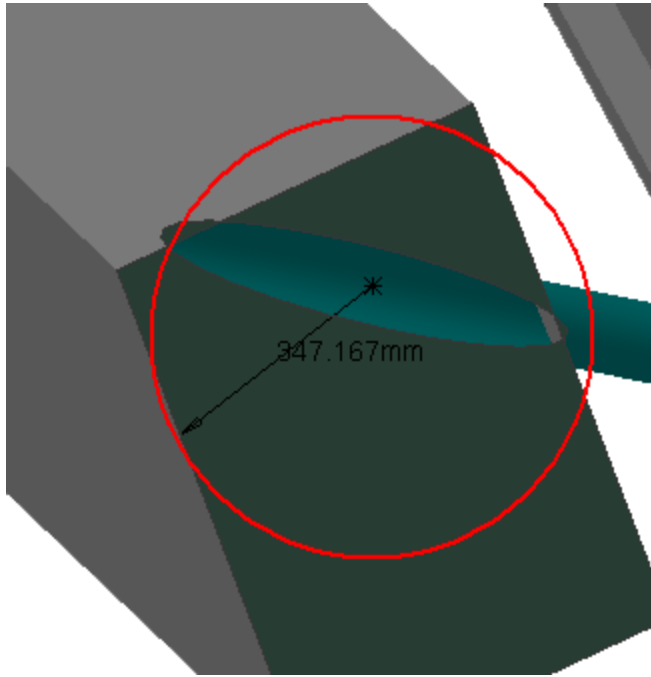

Clash View 1:

AT632631 MQ Alignment BAR EIL4, Side C, Sector 7	ATCNTB_0003 TB WARM STRUCTURE - SIMPLIFIED 3-D OBJECT	Clash	-347.17mm	Not inspected
---	---	-------	-----------	---------------

Side C
Sector 7

Clash View 1:

AT632631 MQ Alignment BAR EIL4, Side C, Sector 7	ATCNTB_0001 BT6 TB STANDARD COIL - SECTORS 6	Clash	-83.93mm	Not inspected
---	---	-------	----------	---------------

Side C
Sector 7

Clash View 1:

AT632631 MQ Alignment BAR EIL4, Side C, Sector 7	ATCNTB_0001 BT8 TB STANDARD COIL - SECTORS 8	Clash	-9.63mm	Not inspected
---	---	-------	---------	---------------

Side C
Sector 7

Clash View 1:

AT632631 MQ Alignment BAR EIL4, Side C, Sector 7	AT592054MQ Sec6 MCB Muon Barrel Chambers Detailed	Clash	-720.69mm	Not inspected
---	--	-------	-----------	---------------

Side C
Sector 7

Clash View 1:

AT632631 MQ Alignment BAR EIL4, Side C, Sector 7	AT592057MQ MQ SW outer Chains	Clash	-66.39mm	Not inspected
---	----------------------------------	-------	----------	---------------