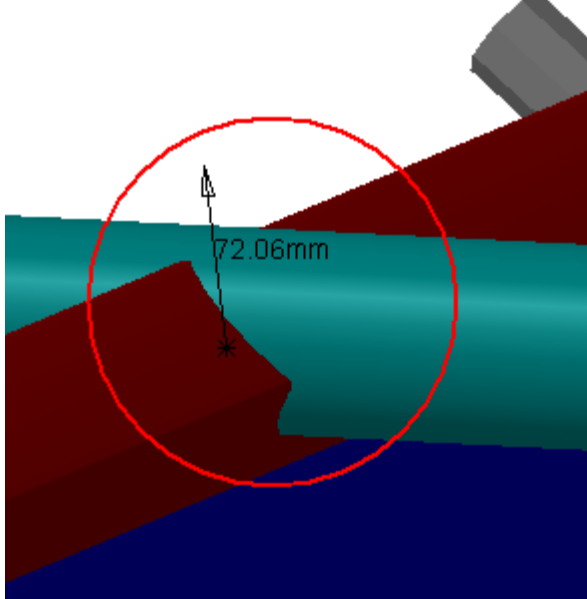

Clash Publish

Clash Computation Specification			
Products Selected			
AT632631 MQ Alignment BAR EIL4, Side C, Sector 7	ATCNMC_0019 MEE CHAMBERS SIDE C - 3D SIMPLIFIED MODEL	-72.06	Not inspected
	ATCNTB_0003 TB WARM STRUCTURE - SIMPLIFIED 3-D OBJECT	-347.17	Not inspected
	ATCNTB_0001 BT6 TB STANDARD COIL - SECTORS 6	-83.93	Not inspected
	ATCNTB_0001 BT8 TB STANDARD COIL - SECTORS 8	-9.63	Not inspected
	AT592054MQ Sec6 MCB Muon Barrel Chambers Detailed	-720.69	Not inspected
	AT592057MQ MQ SW outer Chains	-66.39	Not inspected

Computation Result:

AT632631 MQ Alignment BAR EIL4, Side C, Sector 7	ATCNMC_0019 MEE CHAMBERS SIDE C - 3D SIMPLIFIED MODEL	Clash	-72.06mm	Not inspected
---	--	-------	----------	---------------

Side C
Sector 7

Clash View 1:

AT632631 MQ Alignment BAR EIL4, Side C, Sector 7	ATCNTB_0003 TB WARM STRUCTURE - SIMPLIFIED 3-D OBJECT	Clash	-347.17mm	Not inspected
---	---	-------	-----------	---------------

Side C
Sector 7

Clash View 1:

AT632631 MQ Alignment BAR EIL4, Side C, Sector 7	ATCNTB_0001 BT6 TB STANDARD COIL - SECTORS 6	Clash	-83.93mm	Not inspected
---	---	-------	----------	---------------

Side C
Sector 7

Clash View 1: