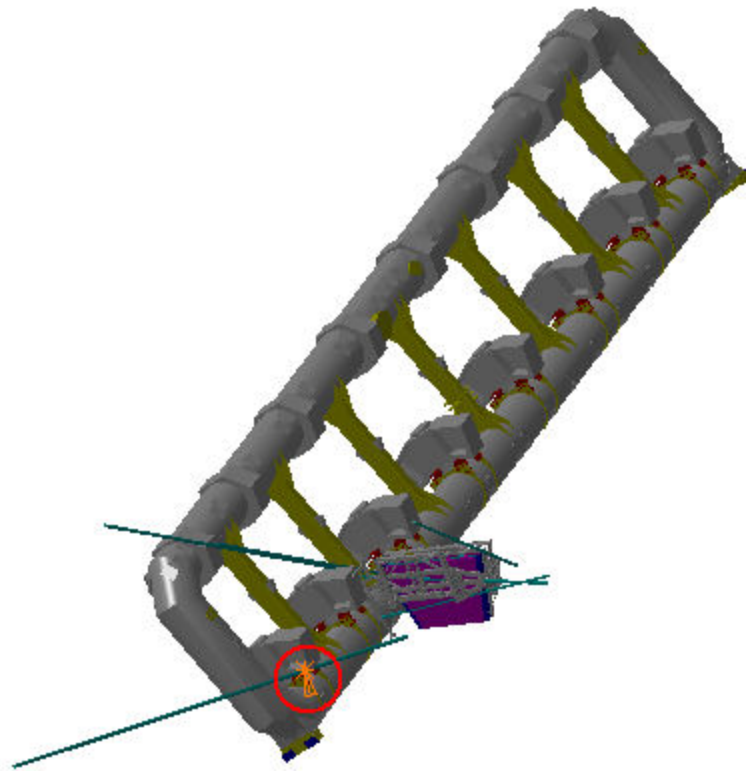

Clash Publish

Clash Computation Specification			
Products Selected			
AT632631 MQ Alignment BAR EIL4, Side C, Sector 7	ATCNMC_0019 MEE CHAMBERS SIDE C - 3D SIMPLIFIED MODEL	-72.06	Not inspected
	ATCNTB_0003 TB WARM STRUCTURE - SIMPLIFIED 3-D OBJECT	-347.17	Not inspected
	ATCNTB_0001 BT6 TB STANDARD COIL - SECTORS 6	-83.93	Not inspected
	ATCNTB_0001 BT8 TB STANDARD COIL - SECTORS 8	-9.63	Not inspected
	AT592054MQ Sec6 MCB Muon Barrel Chambers Detailed	-720.69	Not inspected
	AT592057MQ MQ SW outer Chains	-66.39	Not inspected

Clash View 1:

AT632631 MQ Alignment BAR EIL4, Side C, Sector 7	ATCNTB_0003 TB WARM STRUCTURE - SIMPLIFIED 3-D OBJECT	Clash	-347.17mm	Not inspected
---	---	-------	-----------	---------------

Side C
Sector 7

Clash View 1:

AT632631 MQ Alignment BAR EIL4, Side C, Sector 7	ATCNTB_0001 BT6 TB STANDARD COIL - SECTORS 6	Clash	-83.93mm	Not inspected
---	---	-------	----------	---------------

Side C
Sector 7

Clash View 1:

AT632631 MQ Alignment BAR EIL4, Side C, Sector 7	ATCNTB_0001 BT8 TB STANDARD COIL - SECTORS 8	Clash	-9.63mm	Not inspected
---	---	-------	---------	---------------

Side C
Sector 7

Clash View 1:

AT632631 MQ Alignment BAR EIL4, Side C, Sector 7	AT592054MQ Sec6 MCB Muon Barrel Chambers Detailed	Clash	-720.69mm	Not inspected
---	--	-------	-----------	---------------