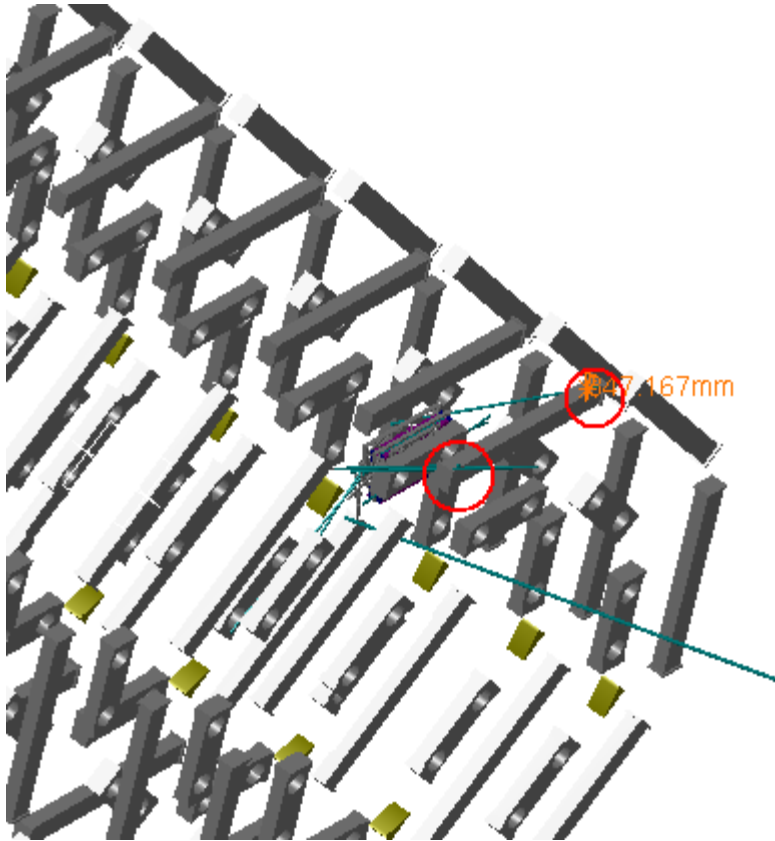

Clash Publish

Clash Computation Specification			
Products Selected			
AT632631 MQ Alignment BAR EIL4, Side C, Sector 7	ATCNMC_0019 MEE CHAMBERS SIDE C - 3D SIMPLIFIED MODEL	-72.06	Not inspected
	ATCNTB_0003 TB WARM STRUCTURE - SIMPLIFIED 3-D OBJECT	-347.17	Not inspected
	ATCNTB_0001 BT6 TB STANDARD COIL - SECTORS 6	-83.93	Not inspected
	ATCNTB_0001 BT8 TB STANDARD COIL - SECTORS 8	-9.63	Not inspected
	AT592054MQ Sec6 MCB Muon Barrel Chambers Detailed	-720.69	Not inspected
	AT592057MQ MQ SW outer Chains	-66.39	Not inspected

Computation Result:

AT632631 MQ Alignment BAR EIL4, Side C, Sector 7	ATCNMC_0019 MEE CHAMBERS SIDE C - 3D SIMPLIFIED MODEL	Clash	-72.06mm	Not inspected
---	--	-------	----------	---------------

Side C
Sector 7

Clash View 1:

AT632631 MQ Alignment BAR EIL4, Side C, Sector 7	ATCNTB_0003 TB WARM STRUCTURE - SIMPLIFIED 3-D OBJECT	Clash	-347.17mm	Not inspected
---	---	-------	-----------	---------------

Side C
Sector 7

Clash View 1:

AT632631 MQ Alignment BAR EIL4, Side C, Sector 7	ATCNTB_0001 BT6 TB STANDARD COIL - SECTORS 6	Clash	-83.93mm	Not inspected
---	---	-------	----------	---------------

Side C
Sector 7

Clash View 1: