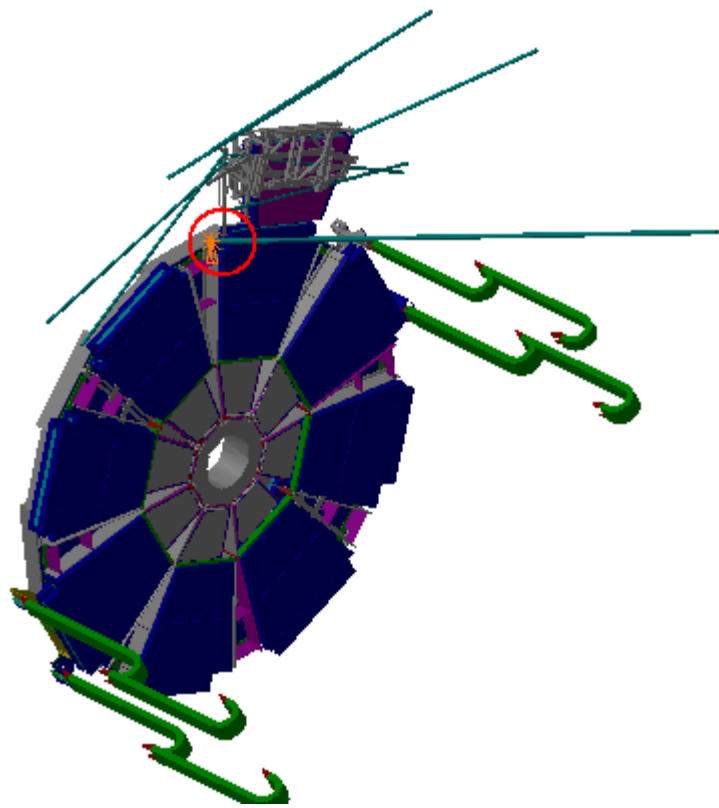

Clash View 1:

AT632631 MQ Alignment BAR EIL4, Side C, Sector 7	ATCNTB_0003 TB WARM STRUCTURE - SIMPLIFIED 3-D OBJECT	Clash	-347.17mm	Not inspected
---	---	-------	-----------	---------------

Side C
Sector 7

Clash View 1:

AT632631 MQ Alignment BAR EIL4, Side C, Sector 7	ATCNTB_0001 BT6 TB STANDARD COIL - SECTORS 6	Clash	-83.93mm	Not inspected
---	---	-------	----------	---------------

Side C
Sector 7

Clash View 1:

AT632631 MQ Alignment BAR EIL4, Side C, Sector 7	ATCNTB_0001 BT8 TB STANDARD COIL - SECTORS 8	Clash	-9.63mm	Not inspected
---	---	-------	---------	---------------

Side C
Sector 7

Clash View 1:

AT632631 MQ Alignment BAR EIL4, Side C, Sector 7	AT592054MQ Sec6 MCB Muon Barrel Chambers Detailed	Clash	-720.69mm	Not inspected
---	--	-------	-----------	---------------

Side C
Sector 7

Clash View 1:

AT632631 MQ Alignment BAR EIL4, Side C, Sector 7	AT592057MQ MQ SW outer Chains	Clash	-66.39mm	Not inspected
---	----------------------------------	-------	----------	---------------