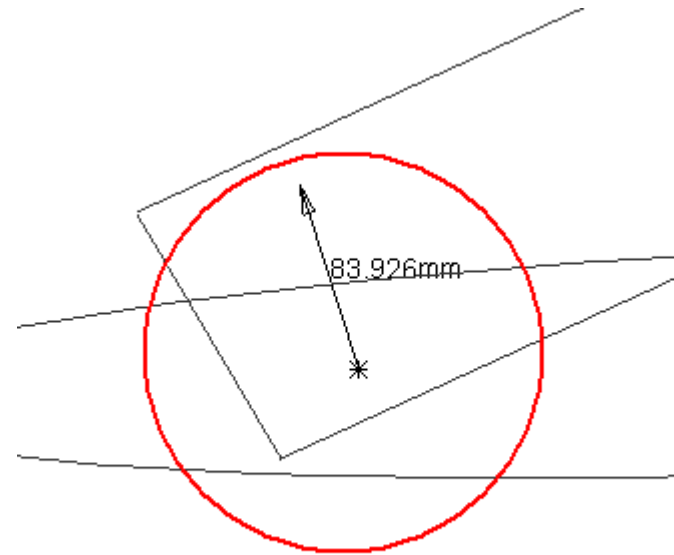

Clash View 1:

AT632631 MQ Alignment BAR EIL4, Side C, Sector 7	ATCNTB_0003 TB WARM STRUCTURE - SIMPLIFIED 3-D OBJECT	Clash	-347.17mm	Not inspected
---	---	-------	-----------	---------------

Side C
Sector 7

Clash View 1:

AT632631 MQ Alignment BAR EIL4, Side C, Sector 7	ATCNTB_0001 BT6 TB STANDARD COIL - SECTORS 6	Clash	-83.93mm	Not inspected
---	---	-------	----------	---------------

Side C
Sector 7

Clash View 1:

AT632631 MQ Alignment BAR EIL4, Side C, Sector 7	ATCNTB_0001 BT8 TB STANDARD COIL - SECTORS 8	Clash	-9.63mm	Not inspected
---	---	-------	---------	---------------

Side C
Sector 7

Clash View 1:

AT632631 MQ Alignment BAR EIL4, Side C, Sector 7	AT592054MQ Sec6 MCB Muon Barrel Chambers Detailed	Clash	-720.69mm	Not inspected
---	--	-------	-----------	---------------

Side C
Sector 7

Clash View 1:

AT632631 MQ Alignment BAR EIL4, Side C, Sector 7	AT592057MQ MQ SW outer Chains	Clash	-66.39mm	Not inspected
---	----------------------------------	-------	----------	---------------