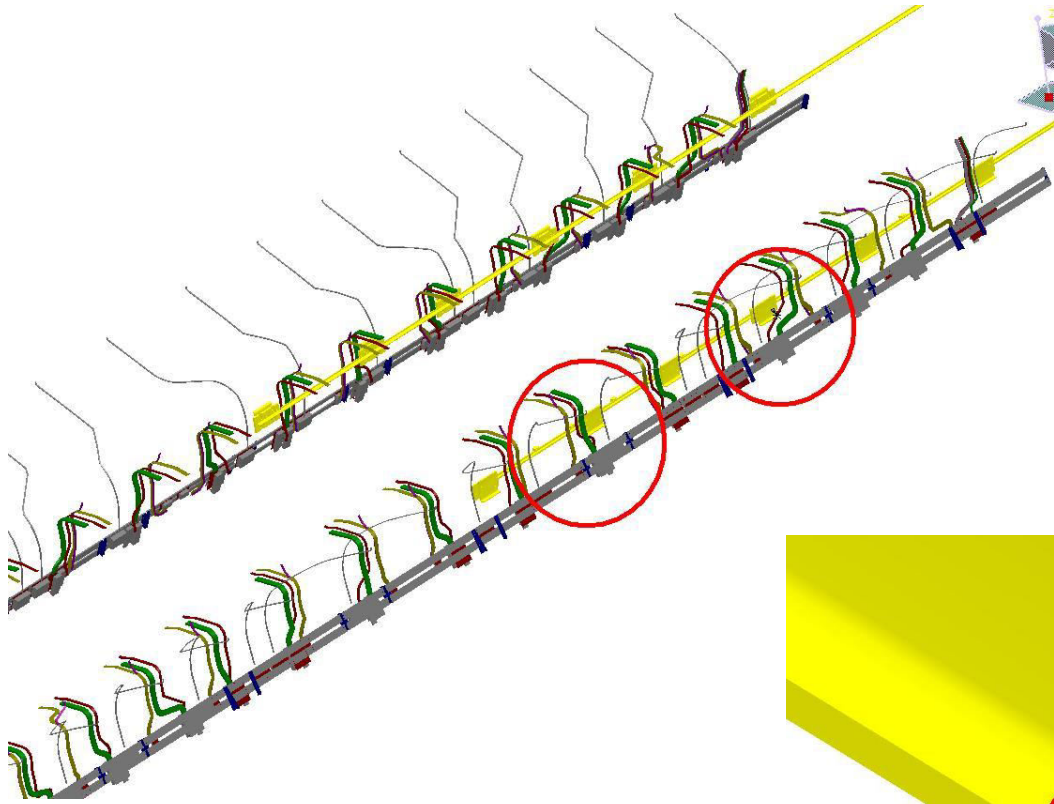

Relevant

4Q (AT612467MQ.1)  
4Q (AT782499MQ.1)  
4Q (AT782506MQ.1)

Clash value: ~ 91 mm  
SIDE A, Sector 8

AT612467MQ –BIL Rail, Sector 13

AT782506MQ - Cable Trays in Sector13

Clash

7 mm

Relevant

Clash value: ~ 91 mm  
SIDE C, Sector 8

Clash value: ~ 91 mm  
SIDE A, Sector 8