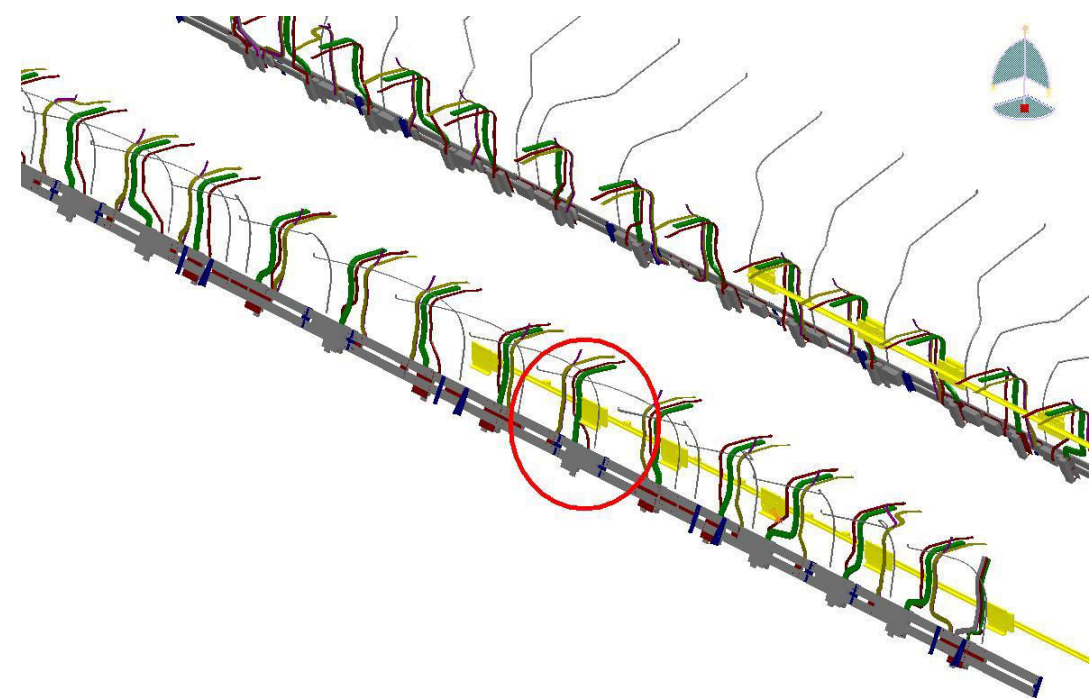

Relevant

4Q (AT612467MQ.1)  
4Q (AT782499MQ.1)  
4Q (AT782506MQ.1)

Clash value: ~ 91 mm  
SIDE A, Sector 8

AT612467MQ –BIL Rail, Sector 13

AT782506MQ - Cable Trays in Sector13

Clash

7 mm

Relevant

Clash value: ~ 91 mm  
SIDE C, Sector 8

Clash value: ~ 91 mm  
SIDE A, Sector 8