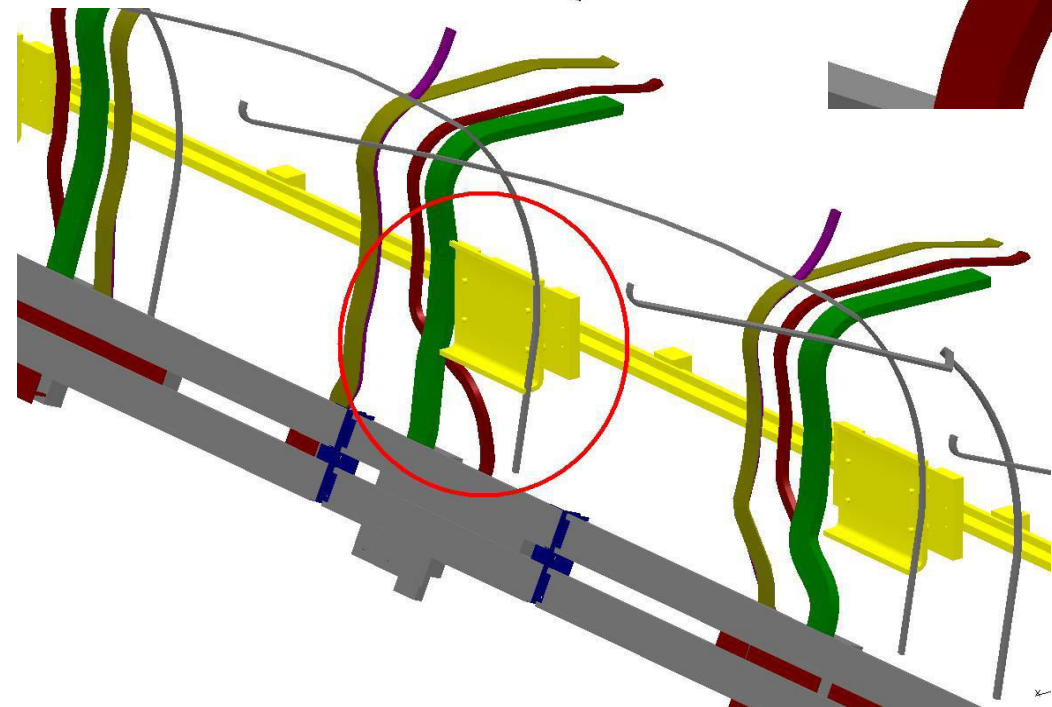

Relevant

4Q (AT612467MQ.1)  
4Q (AT782499MQ.1)  
4Q (AT782506MQ.1)

Clash value: ~ 91 mm  
SIDE A, Sector 8

AT612467MQ –BIL Rail, Sector 13

AT782506MQ - Cable Trays in Sector13

Clash

7 mm

Relevant

Clash value: ~ 91 mm  
SIDE C, Sector 8

Clash value: ~ 91 mm  
SIDE A, Sector 8