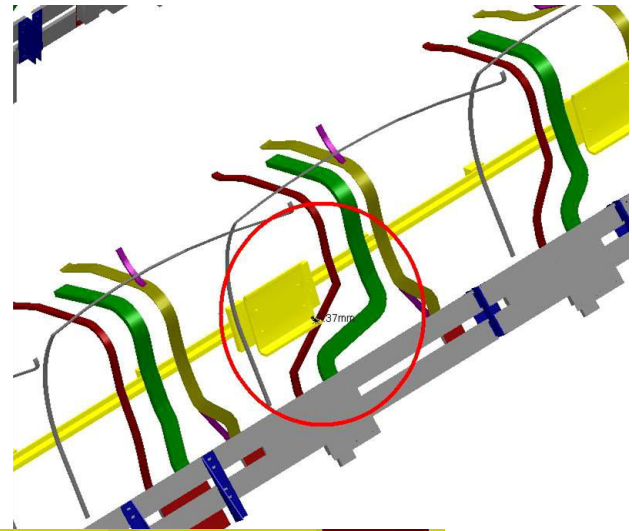

Relevant

4Q (AT612467MQ.1)  
4Q (AT782499MQ.1)  
4Q (AT782506MQ.1)

Clash value: ~ 91 mm  
SIDE A, Sector 8

AT612467MQ –BIL Rail, Sector 13

AT782506MQ - Cable Trays in Sector13

Clash

7 mm

Relevant

Clash value: ~ 91 mm  
SIDE C, Sector 8

Clash value: ~ 91 mm  
SIDE A, Sector 8