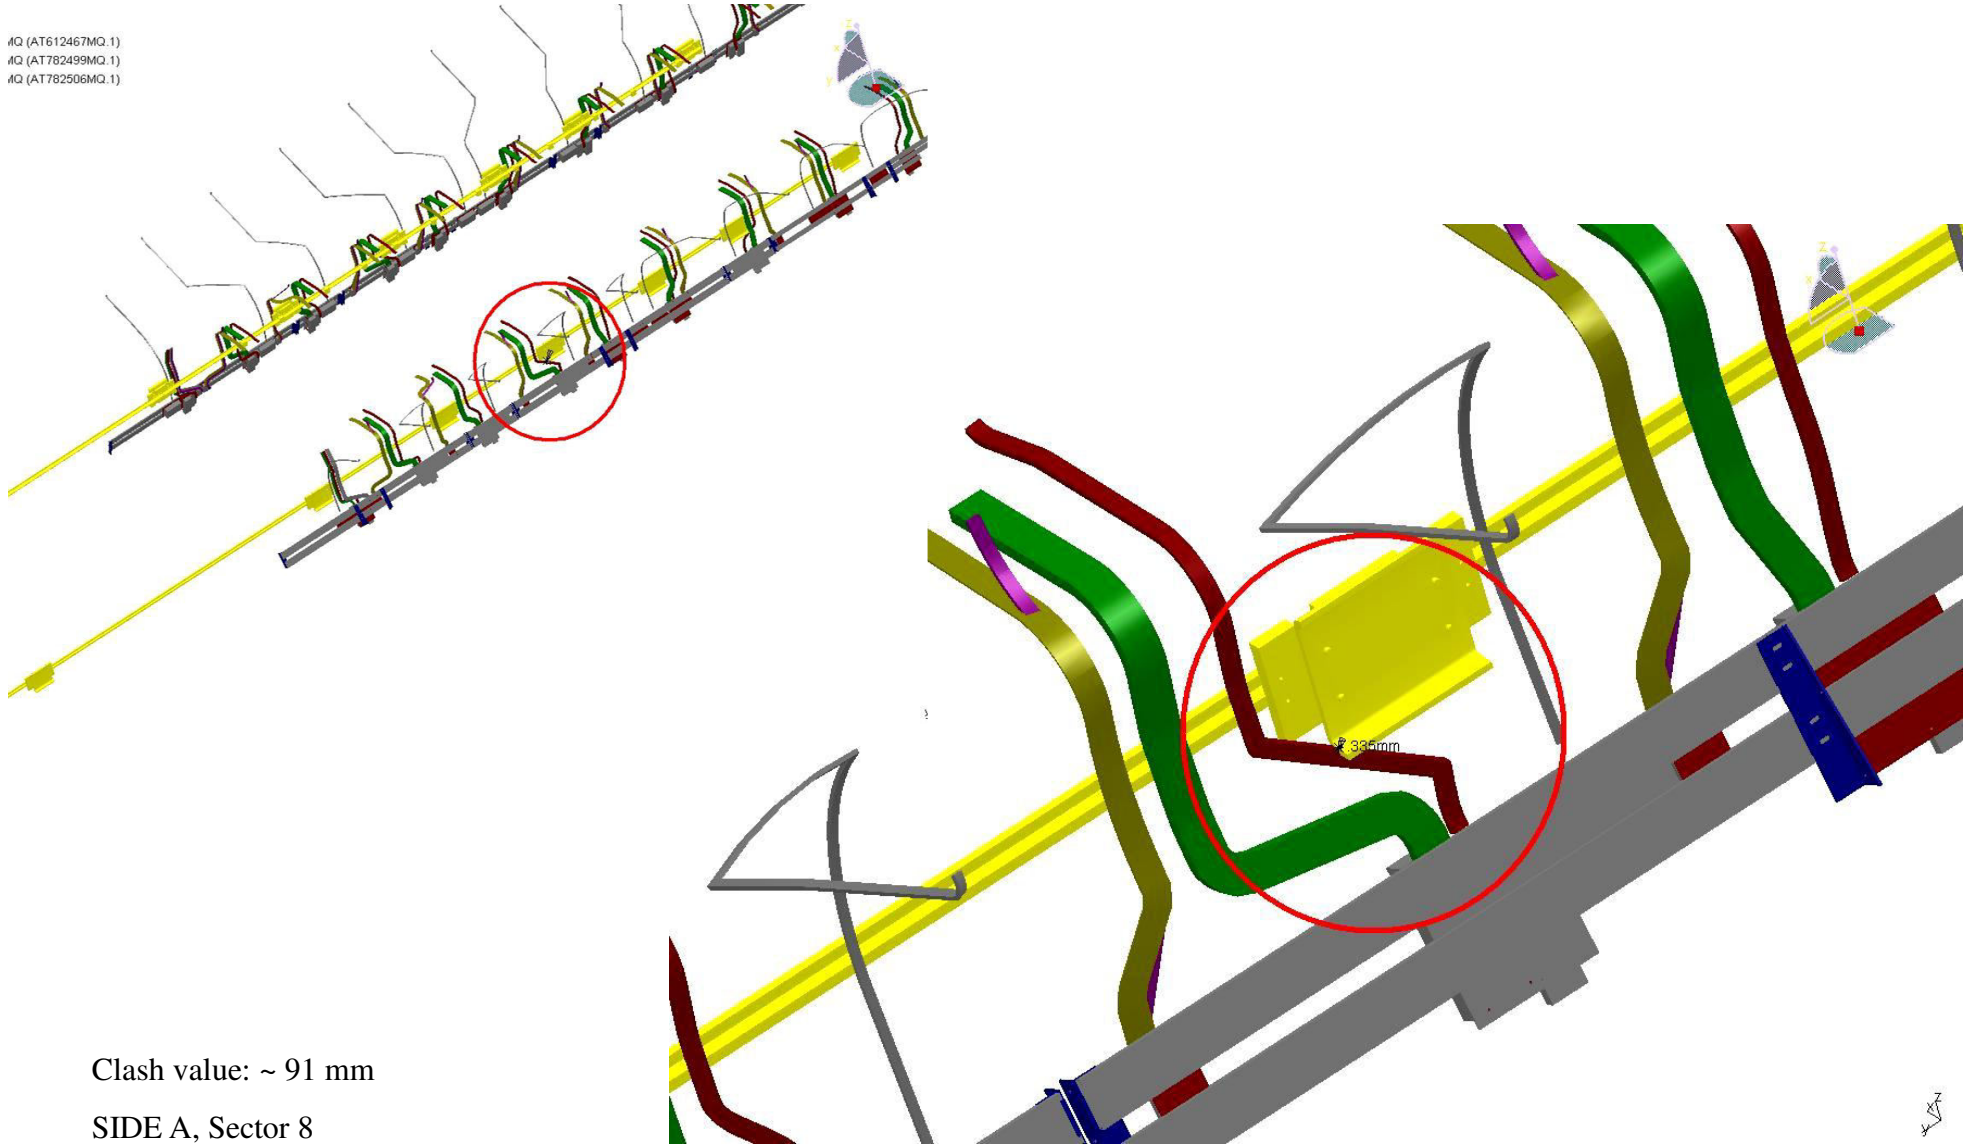

## Clash Publish

Clash Computation Specification			
Products Selected		Value	Status
AT612467MQ –BIL Rail, Sector 13	AT782499MQ – Cable Trays in Sector13	7 mm	Relevant
	AT782506MQ - Cable Trays in Sector13	7 mm	Relevant

Revised with Wim Emden

5/07/2005

Discussed with Tatiana  
6/07/2005 – Relevant Conflicts  
will be solved during  
Installation

AT612467MQ –BIL Rail, Sector 13

AT782499MQ – Cable Trays in Sector13

Clash

7 mm

Relevant

4Q (AT612467MQ.1)  
4Q (AT782499MQ.1)  
4Q (AT782506MQ.1)

Clash value: ~ 91 mm  
SIDE A, Sector 8

AT612467MQ –BIL Rail, Sector 13

AT782506MQ - Cable Trays in Sector13

Clash

7 mm

Relevant

Clash value: ~ 91 mm  
SIDE C, Sector 8

Clash value: ~ 91 mm  
SIDE A, Sector 8