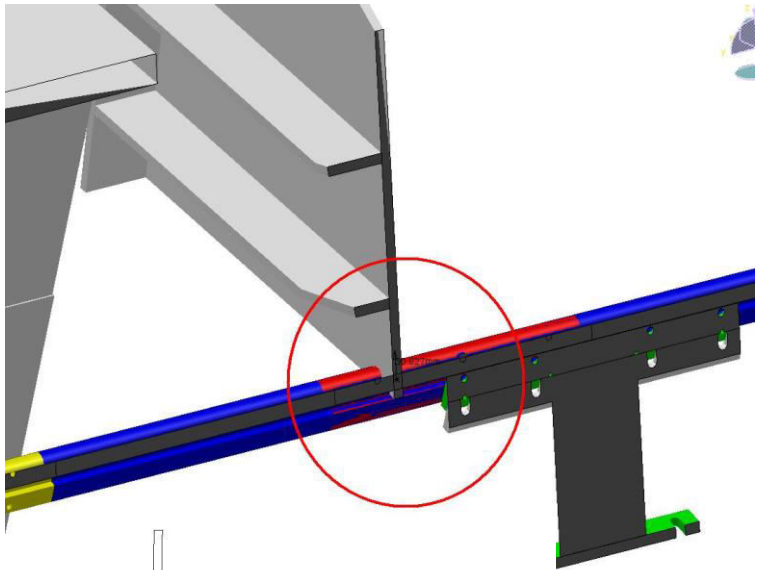

# Clash Publish

**REVISED**  
13/05/2005

Clash Computation Specification			
Products Selected		Value	Status
AT612364MQ - All BML support in Sec.9	ATCNMC_0018 - SMALL WHEEL (SIDE C) - SIMPLIFIED 3-D OBJECT	31 mm	Relevant

AT612364MQ - All BML support in Sec.9	ATCNMC_0018 - SMALL WHEEL (SIDE C) - SIMPLIFIED 3-D OBJECT	Clash	31 mm	Relevant
--	--	-------	-------	----------

Clash value: ~ 31 mm  
SIDE C, Sector 9