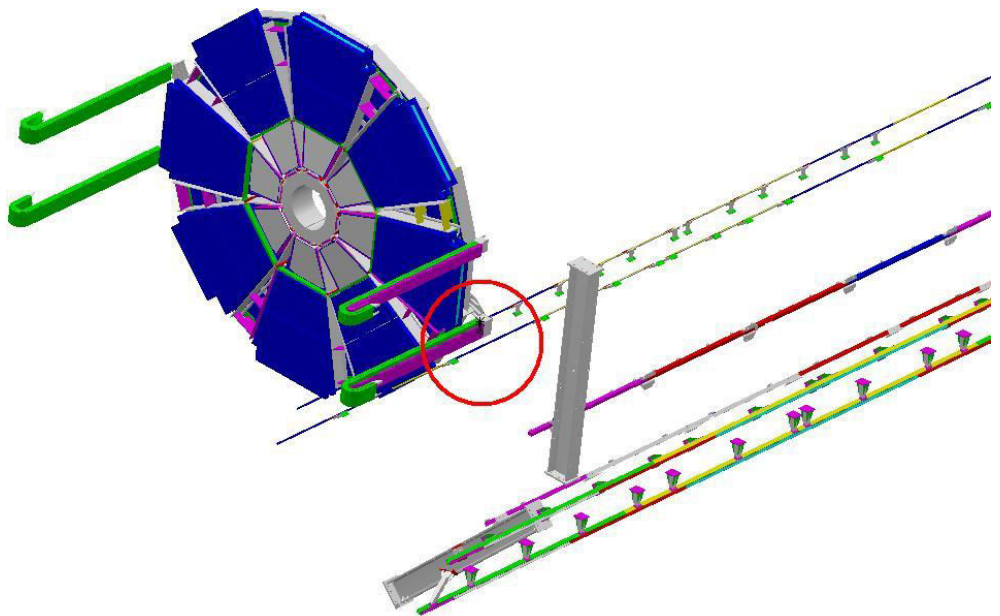

# Clash Publish

**REVISED**  
13/05/2005

Clash Computation Specification			
Products Selected		Value	Status
AT612364MQ - All BML support in Sec.9	ATCNMC_0018 - SMALL WHEEL (SIDE C) - SIMPLIFIED 3-D OBJECT	31 mm	Relevant

AT612364MQ - All BML support in Sec.9	ATCNMC_0018 - SMALL WHEEL (SIDE C) - SIMPLIFIED 3-D OBJECT	Clash	31 mm	Relevant
--	--	-------	-------	----------

Clash value: ~ 31 mm  
SIDE C, Sector 9