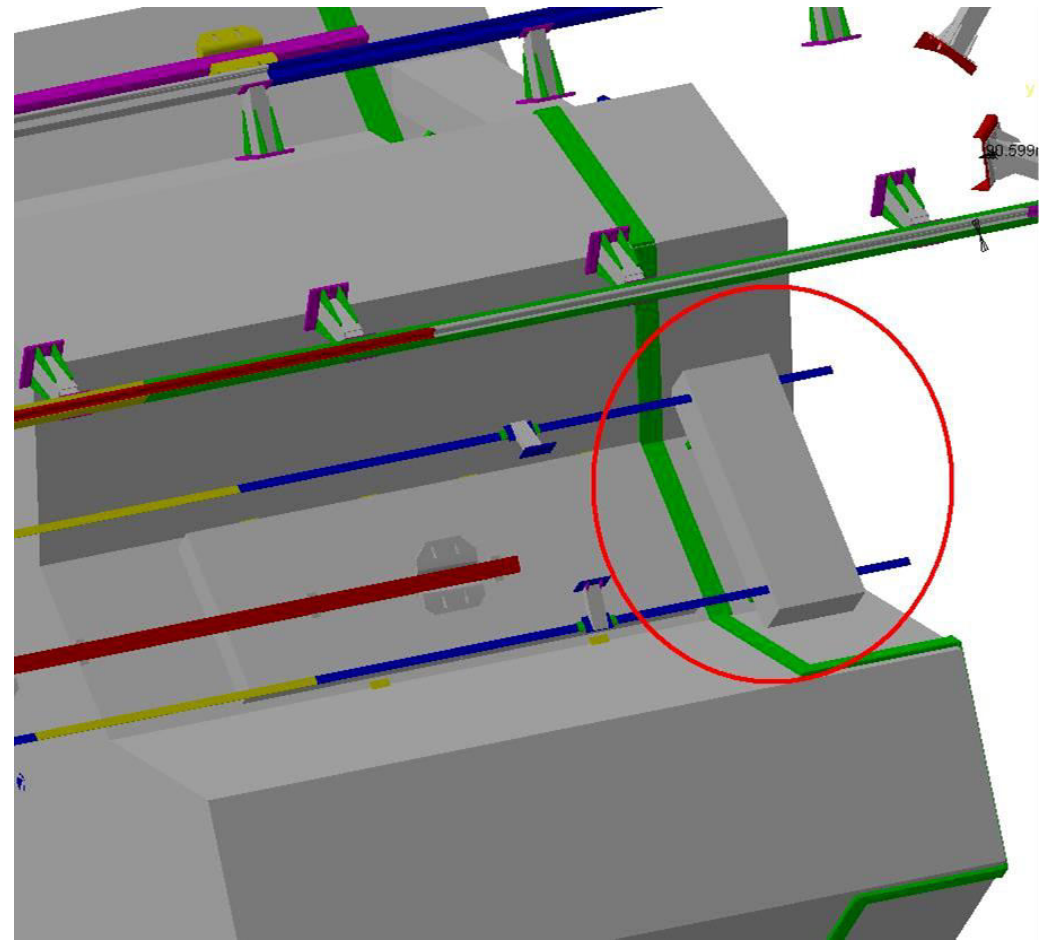

# Clash Publish

Clash Computation Specification			
Products Selected		Value	Status
AT612362MQ –SECTOR 08, Muon Support	Z5_0001 - Z5 GLOBAL ENVELOPE (SIDE C) - AND LOCATION INTERFACES	91 mm	Relevant
	Z5_0002 - Z5 GLOBAL ENVELOPE (SIDE A) - AND LOCATION INTERFACES	91 mm	Relevant

Revised with Wim Emden

20/06/2005

<b>AT612362MQ –SECTOR 8, Muon Support</b>	<b>Z5_0002 - Z5 GLOBAL ENVELOPE (SIDE A) - AND LOCATION INTERFACES</b>	Clash	91mm	Relevant
---	--	-------	------	----------

Clash value: ~ 91 mm  
SIDE A, Sector 8

AT612362MQ –SECTOR 8, Muon Support	Z5_0001 - Z5 GLOBAL ENVELOPE (SIDE C) - AND LOCATION INTERFACES	Clash	91 mm	Relevant
------------------------------------	---	-------	-------	----------

Clash value: ~ 91 mm  
SIDE C, Sector 8