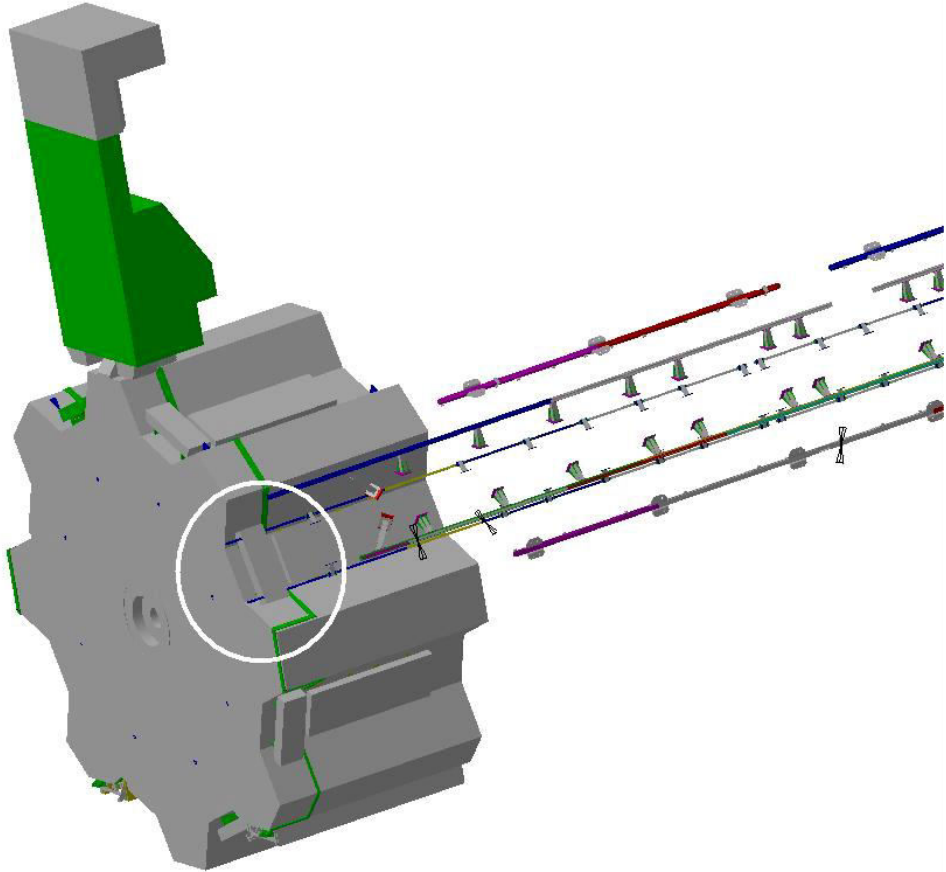

# Clash Publish

Clash Computation Specification			
Products Selected		Value	Status
AT612362MQ –SECTOR 08, Muon Support	Z5_0001 - Z5 GLOBAL ENVELOPE (SIDE C) - AND LOCATION INTERFACES	91 mm	Relevant
	Z5_0002 - Z5 GLOBAL ENVELOPE (SIDE A) - AND LOCATION INTERFACES	91 mm	Relevant

Revised with Wim Emden

20/06/2005

<b>AT612362MQ –SECTOR 8, Muon Support</b>	<b>Z5_0002 - Z5 GLOBAL ENVELOPE (SIDE A) - AND LOCATION INTERFACES</b>	Clash	91mm	Relevant
---	--	-------	------	----------

Clash value: ~ 91 mm  
SIDE A, Sector 8

AT612362MQ –SECTOR 8, Muon Support	Z5_0001 - Z5 GLOBAL ENVELOPE (SIDE C) - AND LOCATION INTERFACES	Clash	91 mm	Relevant
------------------------------------	---	-------	-------	----------

Clash value: ~ 91 mm  
SIDE C, Sector 8