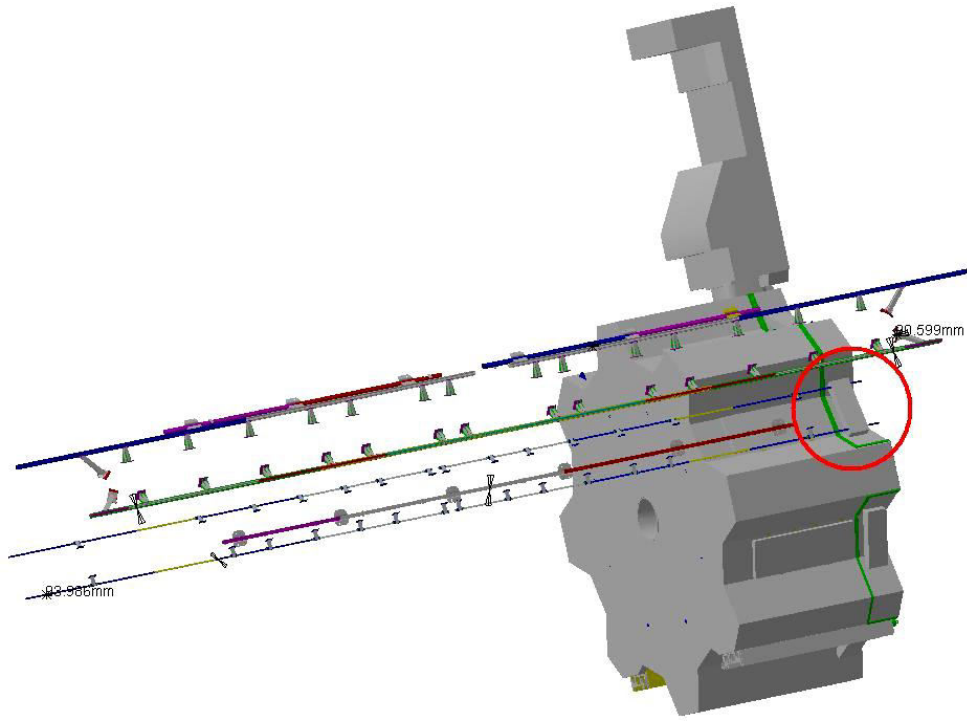

# Clash Publish

Clash Computation Specification			
Products Selected		Value	Status
AT612362MQ –SECTOR 08, Muon Support	Z5_0001 - Z5 GLOBAL ENVELOPE (SIDE C) - AND LOCATION INTERFACES	91 mm	Relevant
	Z5_0002 - Z5 GLOBAL ENVELOPE (SIDE A) - AND LOCATION INTERFACES	91 mm	Relevant

Revised with Wim Emden

20/06/2005

<b>AT612362MQ –SECTOR 8, Muon Support</b>	<b>Z5_0002 - Z5 GLOBAL ENVELOPE (SIDE A) - AND LOCATION INTERFACES</b>	Clash	91mm	Relevant
---	--	-------	------	----------

Clash value: ~ 91 mm  
SIDE A, Sector 8

AT612362MQ –SECTOR 8, Muon Support	Z5_0001 - Z5 GLOBAL ENVELOPE (SIDE C) - AND LOCATION INTERFACES	Clash	91 mm	Relevant
------------------------------------	---	-------	-------	----------

Clash value: ~ 91 mm  
SIDE C, Sector 8