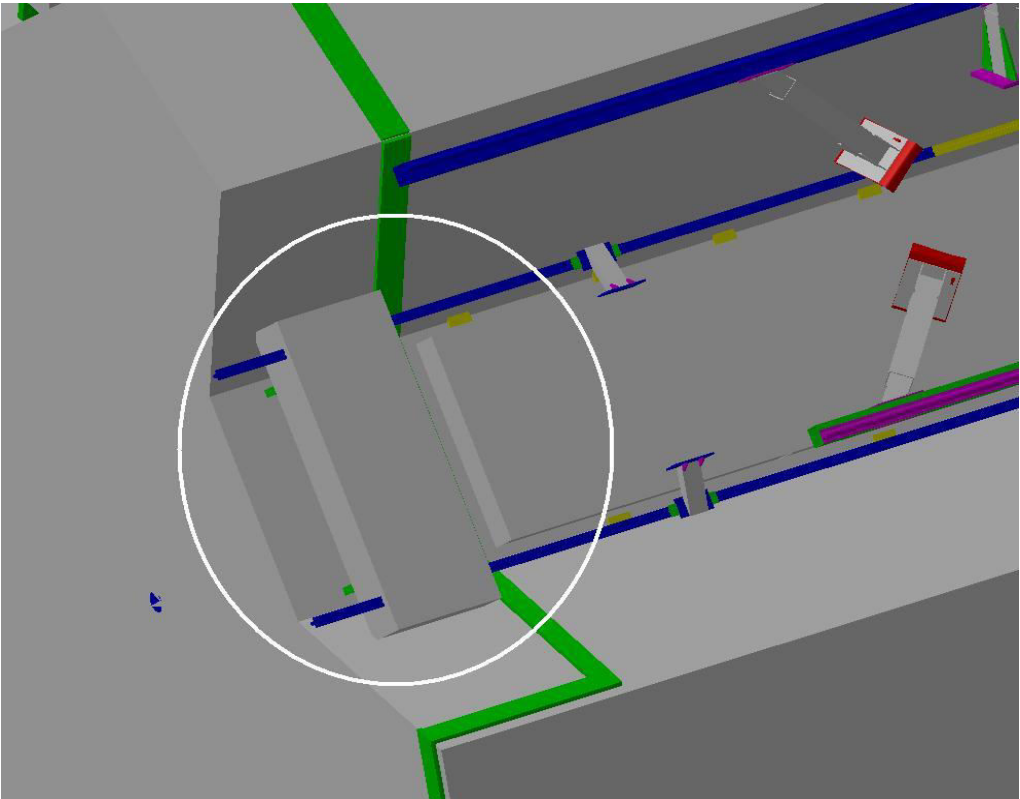

# Clash Publish

Clash Computation Specification			
Products Selected		Value	Status
AT612362MQ –SECTOR 08, Muon Support	Z5_0001 - Z5 GLOBAL ENVELOPE (SIDE C) - AND LOCATION INTERFACES	91 mm	Relevant
	Z5_0002 - Z5 GLOBAL ENVELOPE (SIDE A) - AND LOCATION INTERFACES	91 mm	Relevant

Revised with Wim Emden

20/06/2005

<b>AT612362MQ –SECTOR 8, Muon Support</b>	<b>Z5_0002 - Z5 GLOBAL ENVELOPE (SIDE A) - AND LOCATION INTERFACES</b>	Clash	91mm	Relevant
---	--	-------	------	----------

Clash value: ~ 91 mm  
SIDE A, Sector 8

AT612362MQ –SECTOR 8, Muon Support	Z5_0001 - Z5 GLOBAL ENVELOPE (SIDE C) - AND LOCATION INTERFACES	Clash	91 mm	Relevant
------------------------------------	---	-------	-------	----------

Clash value: ~ 91 mm  
SIDE C, Sector 8