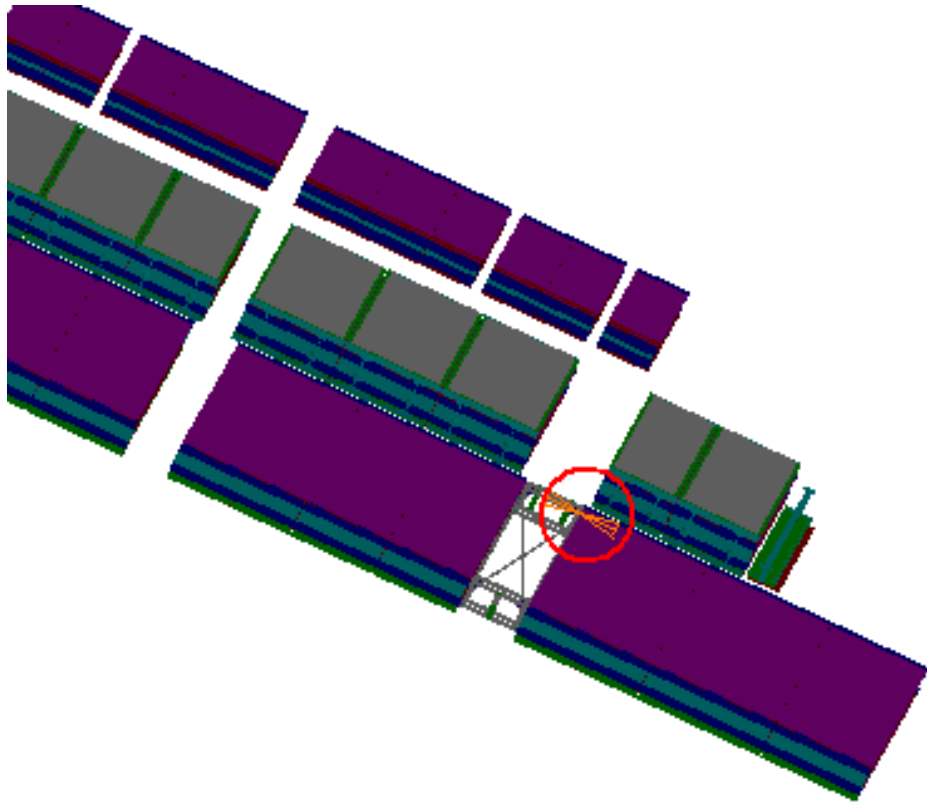

Clearance Publish

Clearance=50mm

Clearance Computation Specification			
Products Selected			
AT602371MQ BOL Alignment Transfer Frames	AT602165MQ MCB Muon Barrel Chambers Detailed Sec 13	10mm	Relevant/ Warning

Revised with Olga Beltramelo 28/06/2005

RELEVANT

AT602371MQ BOL Alignment Transfer Frames	AT602165MQ MCB Muon Barrel Chambers Detailed Sec 13	Vector coordinate $\Delta X=0\text{mm}$ $\Delta Y=10\text{mm}$ $\Delta Z=0.12\text{mm}$	10mm	Relevant/ Warning
--	---	--	------	----------------------