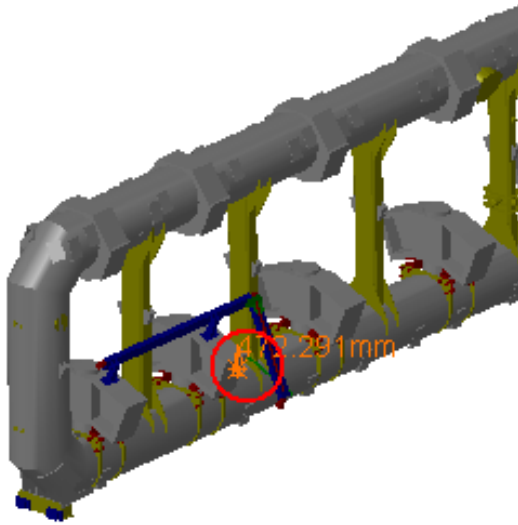

Clash Publish

Clash Computation Specification			
Products Selected			
AT592054MQ MQ SW outer Chains sector 8	ATCNMC_0019 MEE CHAMBERS SIDE C - 3D SIMPLIFIED MODEL	-236.13	Not inspected
	ATCNTB_0001 TB8 STANDARD COIL - SECTORS 8	-472.29	Not inspected

Computation Result:

AT592054MQ MQ SW outer Chains sector 8	ATCNMC_0019 MEE CHAMBERS SIDE C - 3D SIMPLIFIED MODEL	Clash	-236.13	Not inspected
--	---	-------	---------	---------------

Side C
Sector 8

Clash View 1:

AT592054MQ MQ SW outer Chains sector 8	ATCNTB_0001 TB8 STANDARD COIL - SECTORS 8	Clash	-472.29	Not inspected
--	---	-------	---------	---------------

Side C
Sector 8

Clash View 1: