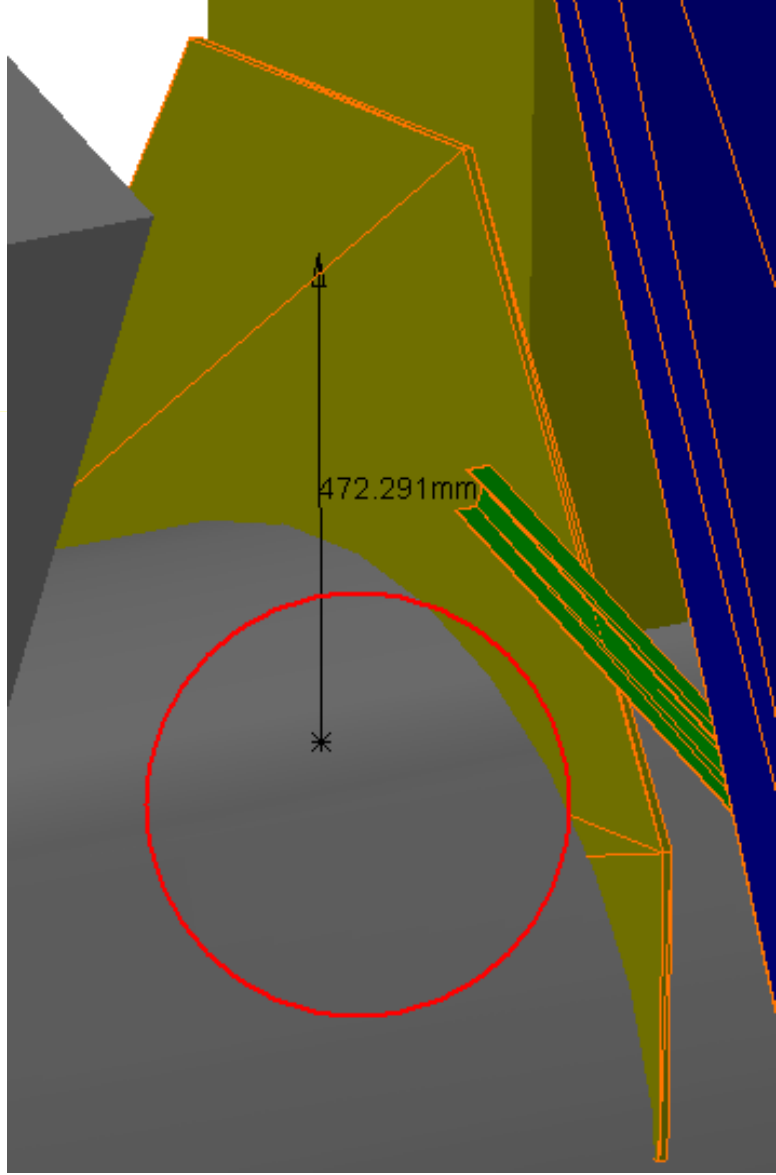

Clash Publish

Clash Computation Specification			
Products Selected			
AT592054MQ MQ SW outer Chains sector 8	ATCNMC_0019 MEE CHAMBERS SIDE C - 3D SIMPLIFIED MODEL	-236.13	Not inspected
	ATCNTB_0001 TB8 STANDARD COIL - SECTORS 8	-472.29	Not inspected

Computation Result:

AT592054MQ MQ SW outer Chains sector 8	ATCNMC_0019 MEE CHAMBERS SIDE C - 3D SIMPLIFIED MODEL	Clash	-236.13	Not inspected
--	---	-------	---------	---------------

Side C
Sector 8

Clash View 1:

AT592054MQ MQ SW outer Chains sector 8	ATCNTB_0001 TB8 STANDARD COIL - SECTORS 8	Clash	-472.29	Not inspected
--	---	-------	---------	---------------

Side C
Sector 8

Clash View 1: