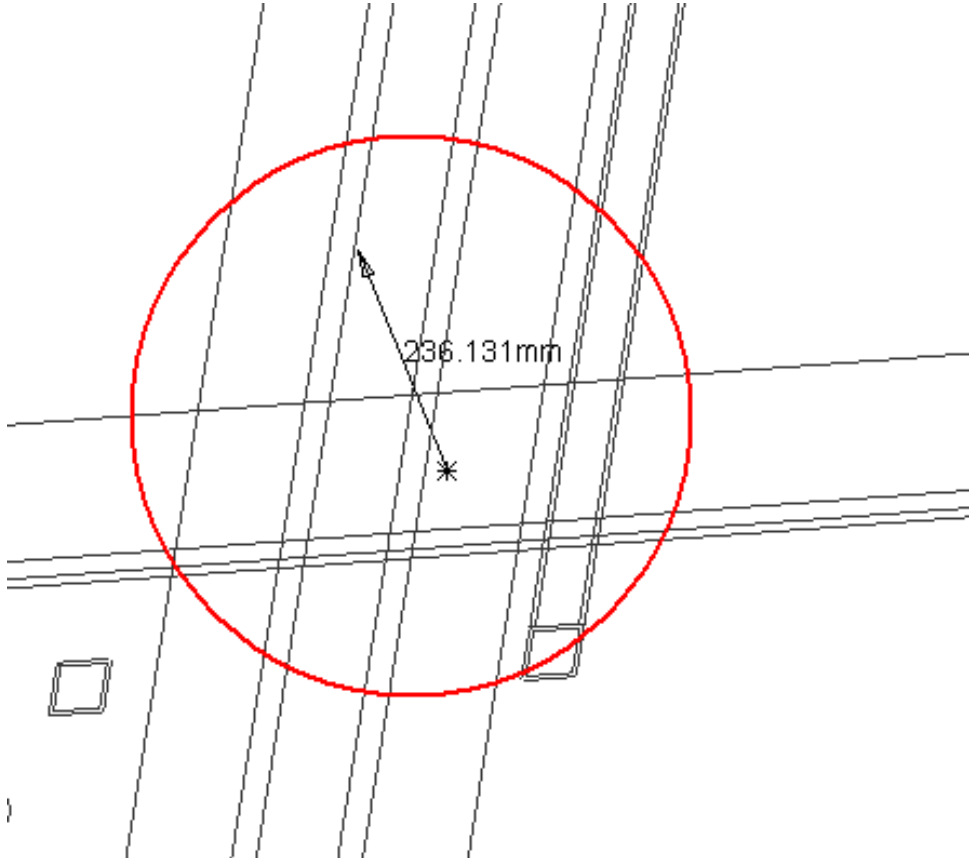

Clash Publish

Clash Computation Specification			
Products Selected			
AT592054MQ MQ SW outer Chains sector 8	ATCNMC_0019 MEE CHAMBERS SIDE C - 3D SIMPLIFIED MODEL	-236.13	Not inspected
	ATCNTB_0001 TB8 STANDARD COIL - SECTORS 8	-472.29	Not inspected

Computation Result:

AT592054MQ MQ SW outer Chains sector 8	ATCNMC_0019 MEE CHAMBERS SIDE C - 3D SIMPLIFIED MODEL	Clash	-236.13	Not inspected
--	---	-------	---------	---------------

Side C
Sector 8

Clash View 1:

AT592054MQ MQ SW outer Chains sector 8	ATCNTB_0001 TB8 STANDARD COIL - SECTORS 8	Clash	-472.29	Not inspected
--	---	-------	---------	---------------

Side C
Sector 8

Clash View 1: