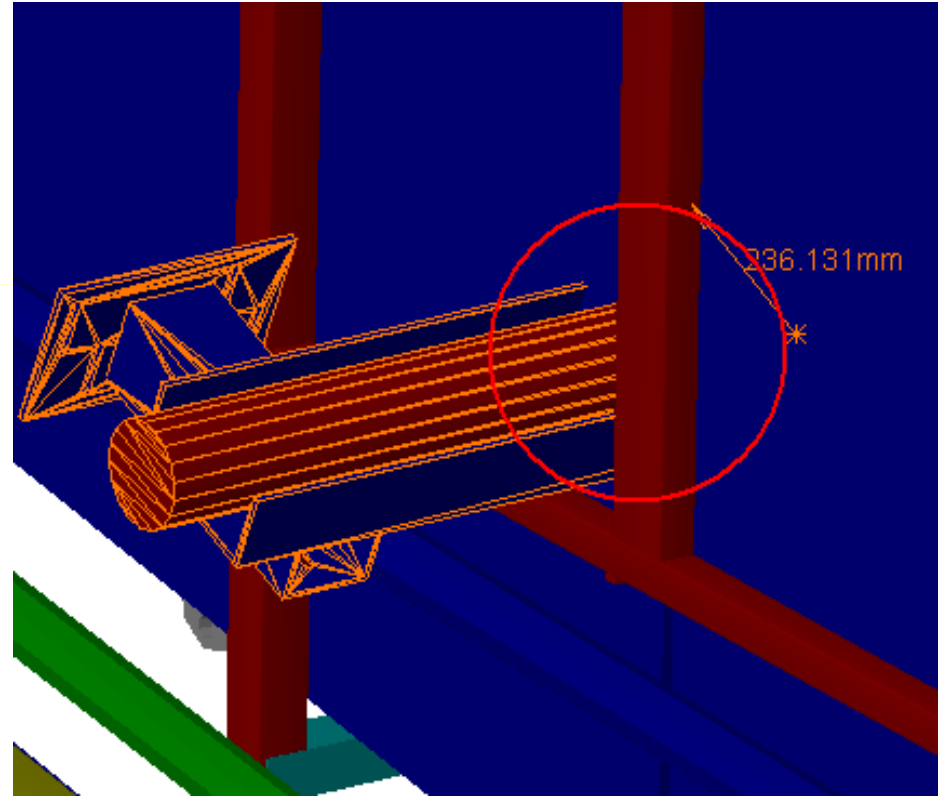

Clash Publish

Clash Computation Specification			
Products Selected			
AT592054MQ MQ SW outer Chains sector 8	ATCNMC_0019 MEE CHAMBERS SIDE C - 3D SIMPLIFIED MODEL	-236.13	Not inspected
	ATCNTB_0001 TB8 STANDARD COIL - SECTORS 8	-472.29	Not inspected

Computation Result:

AT592054MQ MQ SW outer Chains sector 8	ATCNMC_0019 MEE CHAMBERS SIDE C - 3D SIMPLIFIED MODEL	Clash	-236.13	Not inspected
--	---	-------	---------	---------------

Side C
Sector 8

Clash View 1:

AT592054MQ MQ SW outer Chains sector 8	ATCNTB_0001 TB8 STANDARD COIL - SECTORS 8	Clash	-472.29	Not inspected
--	---	-------	---------	---------------

Side C
Sector 8

Clash View 1: