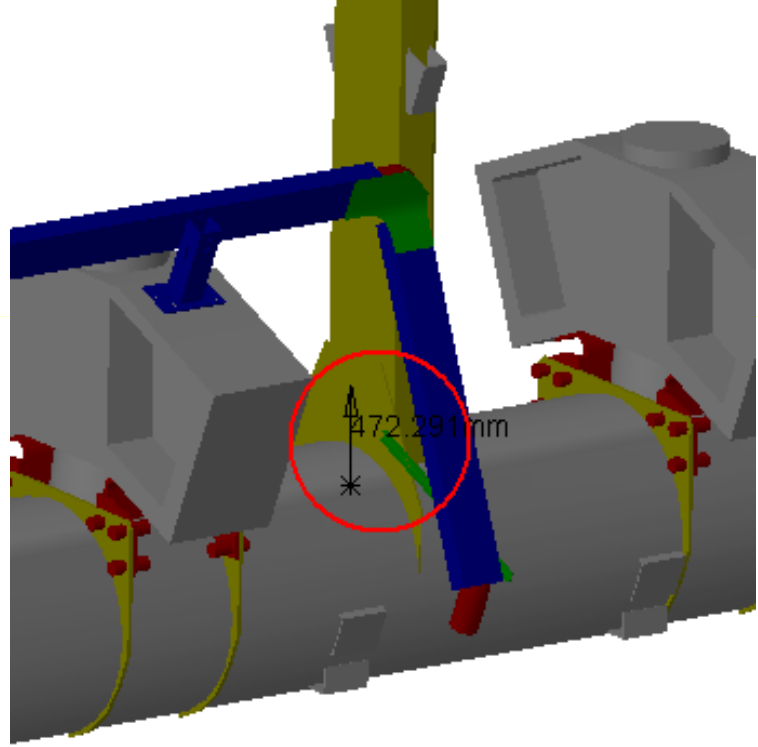

Computation Result:

AT592054MQ MQ SW outer Chains sector 8	ATCNMC_0019 MEE CHAMBERS SIDE C - 3D SIMPLIFIED MODEL	Clash	-236.13	Not inspected
--	---	-------	---------	---------------

Side C
Sector 8

Clash View 1:

AT592054MQ MQ SW outer Chains sector 8	ATCNTB_0001 TB8 STANDARD COIL - SECTORS 8	Clash	-472.29	Not inspected
--	---	-------	---------	---------------

Side C
Sector 8

Clash View 1: